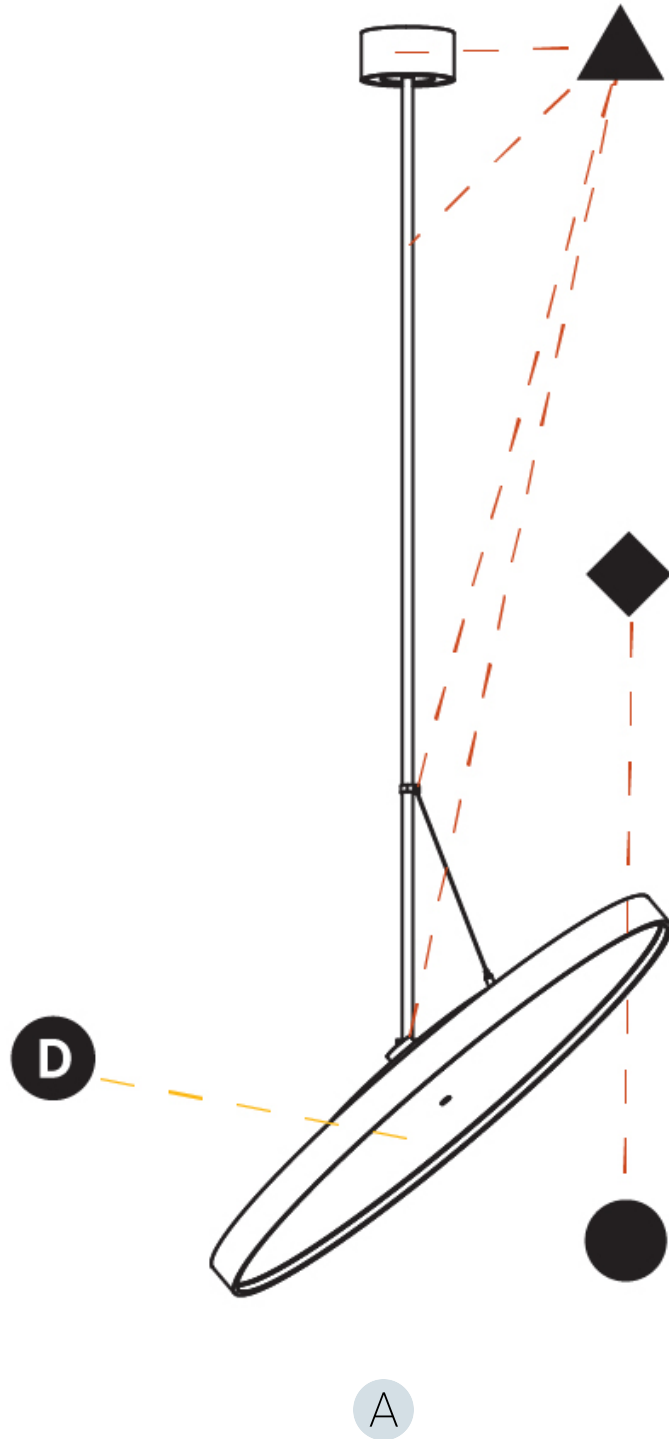

SIGN DIVA FLEX KORONA SUSPENSION

A30868-

PROJECT	_____
TYPE	_____
SPECIFIER	_____
QUANTITY	_____
DATE	_____