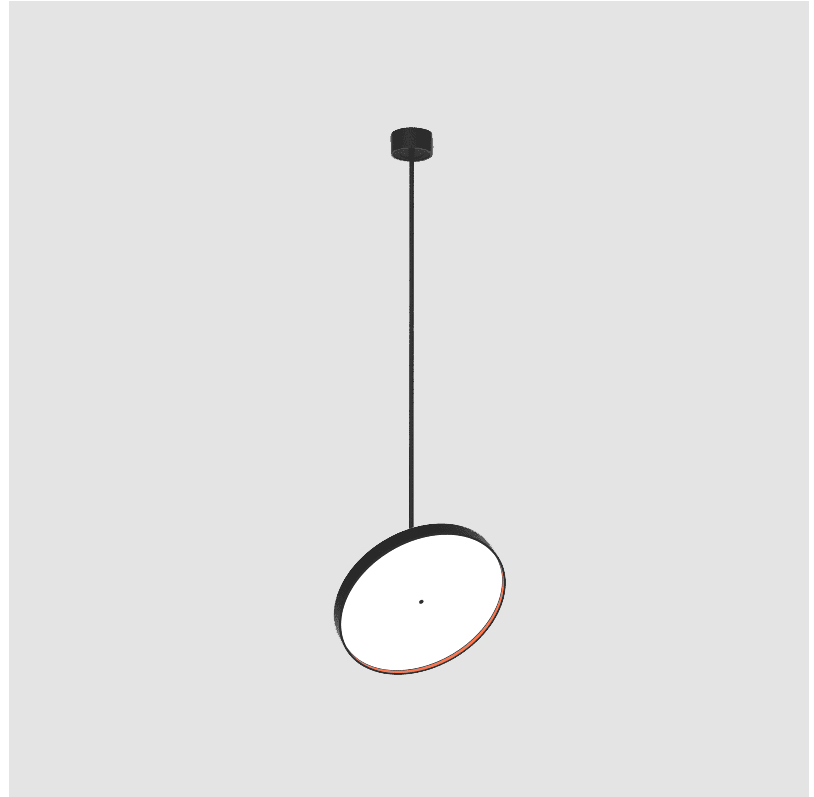

GENERAL

Series: Sign Diva Flex
Subseries: Sign Diva Flex Korona
Brand: Prolicht
Division: Architectural
Mounting Type: Suspension
Mounting Location: Ceiling
Subcategory: Pendant

PHYSICAL

Shape: Round
Diameter (mm): 570
Diameter (in): 22 7/16
Height (mm): 1620
Height (in): 63 3/4
Light Distribution: Adjustable / Direct
Weight (kg): 5
Weight (lbs): 11
Diffuser: PMMA - Opal / Micro-Prism / Sparkling Secret / Vintage Industrial
Fixture Finish: SSR / BKV / CWI / CRY / HAB / UFT / ITA / RUA / FTG / MYG / LOD / PUS / FRO / FUP / KIA / POP / BLS / SPG / MEY / GOH / GUM / CHC / COM / ABZ / JAG / OBR / MOS / ROR
Fixture Material: Extruded Aluminum / Steel

ELECTRICAL

Lamp Type: LED (Zhaga Standard)
Input Wattage (W): 58.3
Total Output Wattage (W): 46.9
Dimming: Tri-Mode (Non-Dimming and Phase Dimming (120Vac only) and 0-10V Dimming)
Driver Included: Yes
Driver Location: Integrated
Driver Type: Constant Current - Universal
Driver Class: Class 2
Input Voltage (V): 120 - 277
Constant Current (MA): 350

LED

Color Temperature (°K): 2700 / 3000 / 3500 / 4000
Max. Delivered Lumen (lm): 4978 / 5337 / 5384 / 5494
Nominal Lumen (lm): 6199 / 6646 / 6705 / 6842
CRI: >90 CRI
Lamp Life (hrs): 50000

OPTICAL

Adjustability: Rotational 170°; Tilt 90°

RATINGS AND CERTIFICATIONS

Certified By: Certified for North American Standards
IP rating: IP20