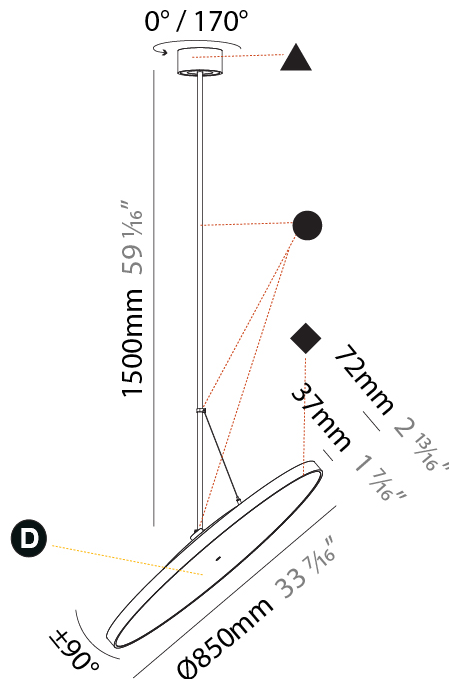

GENERAL

Series: Sign Diva Flex
Subseries: Sign Diva Flex
Brand: Prolicht
Division: Architectural
Mounting Type: Suspension
Mounting Location: Ceiling
Subcategory: Pendant

PHYSICAL

Shape: Round
Diameter (mm): 850
Diameter (in): 33 7/16
Height (mm): 1620
Height (in): 63 3/4
Light Distribution: Adjustable / Direct
Weight (kg): 2.007
Weight (lbs): 4.42
Diffuser: PMMA - Opal / Micro-Prism / Sparkling Secret / Vintage Industrial
Fixture Finish: SSR / BKV / CWI / CRY / HAB / UFT / ITA / RUA / FTG / MYG / LOD / PUS / FRO / FUP / KIA / POP / BLS / SPG / MEY / GOH / GUM / CHC / COM / ABZ / JAG / OBR / MOS / ROR
Fixture Material: Extruded Aluminum / Steel

ELECTRICAL

Lamp Type: LED (Zhaga Standard)
Input Wattage (W): 96.8
Total Output Wattage (W): 76.8
Dimming: Tri-Mode (Non-Dimming and Phase Dimming (120Vac only) and 0-10V Dimming)
Driver Included: Yes
Driver Location: Integrated
Driver Type: Constant Current - Universal
Driver Class: Class 2
Input Voltage (V): 120 - 277
Constant Current (MA): 600

LED

Color Temperature (°K): 2700 / 3000 / 3500 / 4000
Max. Delivered Lumen (lm): 9094 / 9806 / 11375 / 11617
Nominal Lumen (lm): 10753 / 11596 / 13461 / 13736
CRI: >90 CRI
Lamp Life (hrs): 50000

OPTICAL

Adjustability: Rotational 170°; Tilt 90°

RATINGS AND CERTIFICATIONS

Certified By: Certified for North American Standards
IP rating: IP20