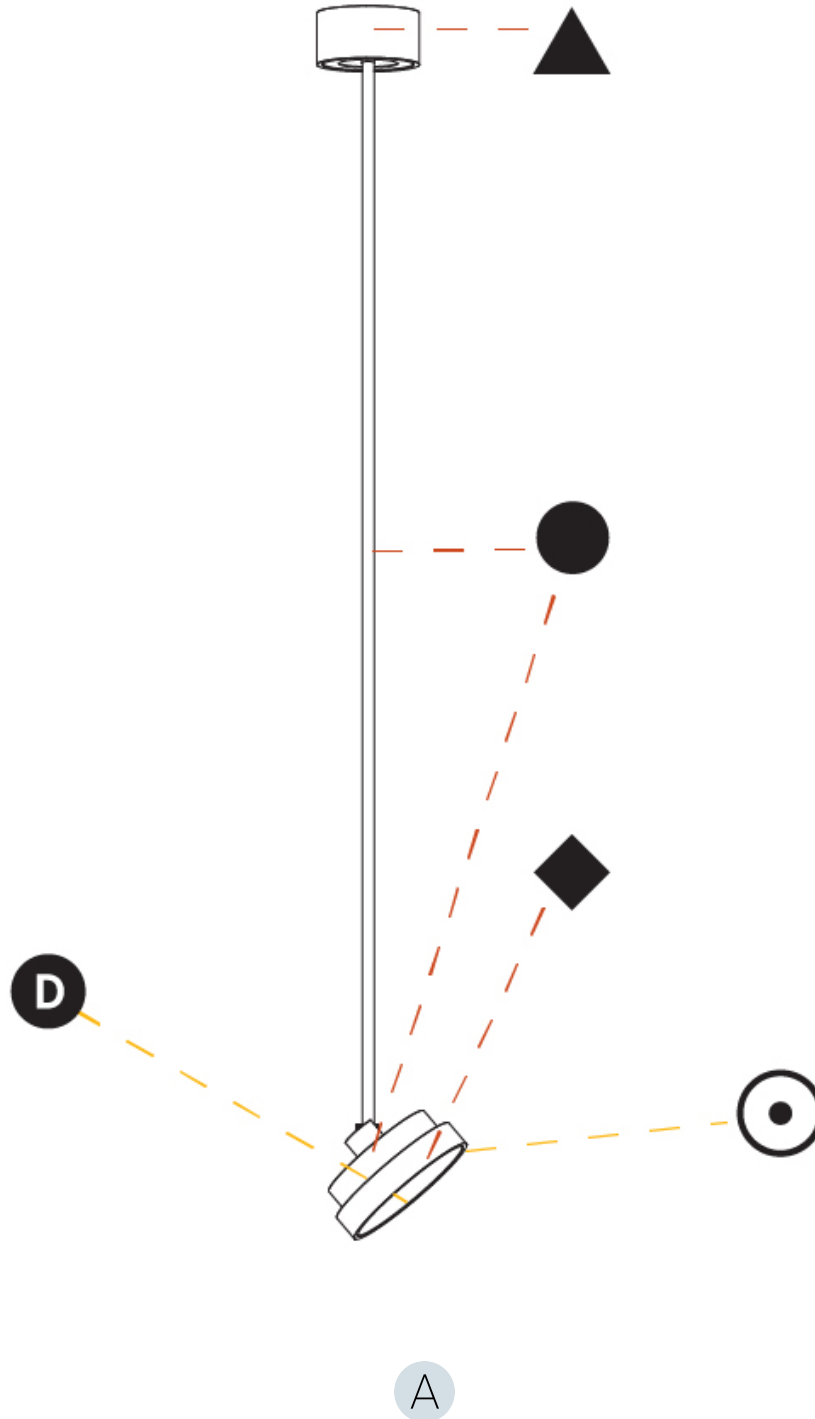

SIGN DIVA FLEX SUSPENSION

A30852-

PROJECT	_____
TYPE	_____
SPECIFIER	_____
QUANTITY	_____
DATE	_____