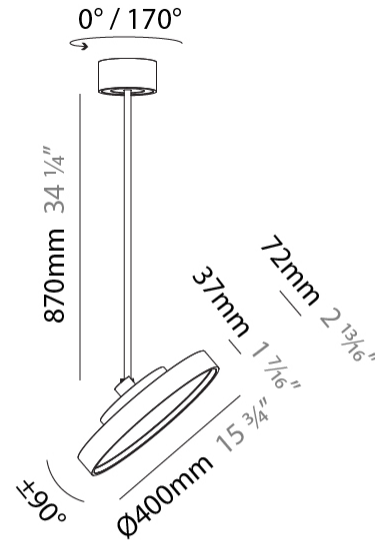

GENERAL

Series: Sign Diva Flex
Subseries: Sign Diva Flex Korona
Brand: Prolicht
Division: Architectural
Mounting Type: Suspension
Mounting Location: Ceiling
Subcategory: Pendant

PHYSICAL

Shape: Round
Diameter (mm): 400
Diameter (in): 15 3/4
Height (mm): 870
Height (in): 34 1/4
Light Distribution: Adjustable / Direct
Weight (kg): 3.5
Weight (lbs): 7.7
Diffuser: PMMA - Opal / Micro-Prism / Sparkling Secret / Vintage Industrial
Fixture Finish: SSR / BKV / CWI / CRY / HAB / UFT / ITA / RUA / FTG / MYG / LOD / PUS / FRO / FUP / KIA / POP / BLS / SPG / MEY / GOH / GUM / CHC / COM / ABZ / JAG / OBR / MOS / ROR
Fixture Material: Extruded Aluminum / Steel

ELECTRICAL

Lamp Type: LED (Zhaga Standard)
Input Wattage (W): 19.8
Total Output Wattage (W): 18
Dimming: Tri-Mode (Non-Dimming and Phase Dimming (120Vac only) and 0-10V Dimming)
Driver Included: Yes
Driver Location: Integrated
Driver Type: Constant Current - Universal
Driver Class: Class 2
Input Voltage (V): 120 - 277
Constant Current (MA): 500

LED

Color Temperature (°K): 2700 / 3000 / 3500 / 4000
Max. Delivered Lumen (lm): 1807 / 1943 / 1951 / 1991
Nominal Lumen (lm): 2250 / 2420 / 2430 / 2480
CRI: >90 CRI
Lamp Life (hrs): 50000

OPTICAL

RATINGS AND CERTIFICATIONS

Certified By: Certified for North American Standards
IP rating: IP20