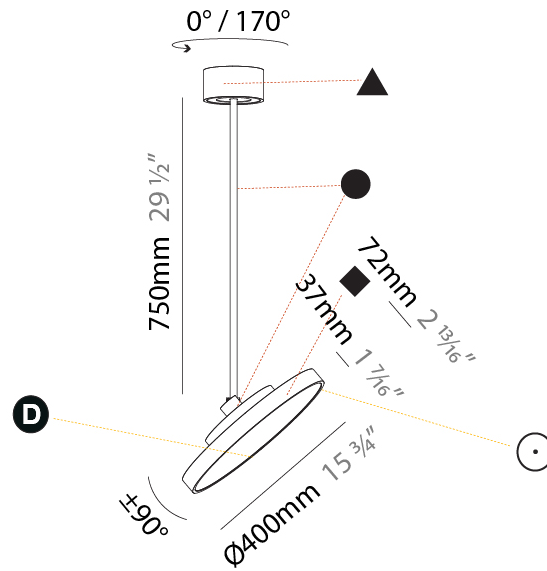

GENERAL

Series: Sign Diva Flex
Subseries: Sign Diva Flex
Brand: Prolicht
Division: Architectural
Mounting Type: Suspension
Mounting Location: Ceiling
Subcategory: Pendant

PHYSICAL

Shape: Round
Diameter (mm): 400
Diameter (in): 15 3/4
Height (mm): 870
Height (in): 34 1/4
Light Distribution: Adjustable / Direct
Weight (kg): 2.007
Weight (lbs): 4.42
Diffuser: PMMA - Opal / Micro-Prism / Sparkling Secret / Vintage Industrial
Fixture Finish: SSR / BKV / CWI / CRY / HAB / UFT / ITA / RUA / FTG / MYG / LOD / PUS / FRO / FUP / KIA / POP / BLS / SPG / MEY / GOH / GUM / CHC / COM / ABZ / JAG / OBR / MOS / ROR
Fixture Material: Extruded Aluminum / Steel

ELECTRICAL

Lamp Type: LED (Zhaga Standard)
Input Wattage (W): 19.8
Total Output Wattage (W): 18
Dimming: Tri-Mode (Non-Dimming and Phase Dimming (120Vac only) and 0-10V Dimming)
Driver Included: Yes
Driver Location: Integrated
Driver Type: Constant Current - Universal
Driver Class: Class 2
Input Voltage (V): 120 - 277
Constant Current (MA): 500

LED

Color Temperature (°K): 2700 / 3000 / 3500 / 4000
Max. Delivered Lumen (lm): 1807 / 1943 / 1951 / 1991
Nominal Lumen (lm): 2250 / 2420 / 2430 / 2480
CRI: >90 CRI
Lamp Life (hrs): 50000

OPTICAL

Adjustability: Rotational 170°; Tilt 90°

RATINGS AND CERTIFICATIONS

Certified By: Certified for North American Standards
IP rating: IP20