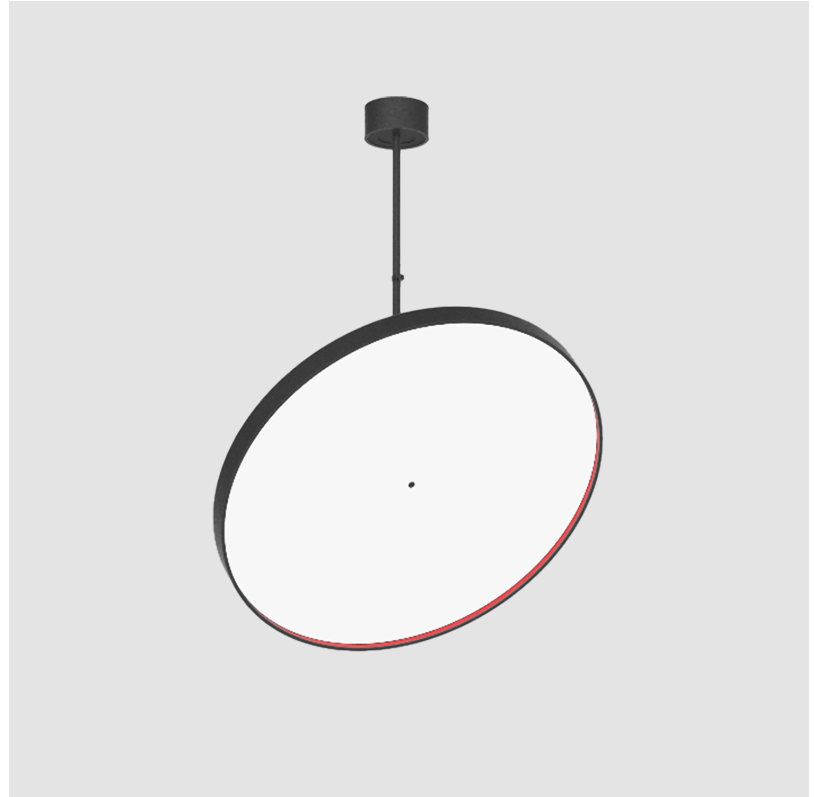

GENERAL

Series: Sign Diva Flex
Subseries: Sign Diva Flex Korona
Brand: Prolicht
Division: Architectural
Mounting Type: Suspension
Mounting Location: Ceiling
Subcategory: Pendant

PHYSICAL

Diameter (mm): 850
Diameter (in): 33 7/16
Height (mm): 870
Height (in): 34 1/4
Light Distribution: Adjustable / Direct
Weight (kg): 9
Weight (lbs): 19.8
Diffuser: PMMA - Opal / Micro-Prism / Sparkling Secret / Vintage Industrial
Fixture Finish: SSR / BKV / CWI / CRY / HAB / UFT / ITA / RUA / FTG / MYG / LOD / PUS / FRO / FUP / KIA / POP / BLS / SPG / MEY / GOH / GUM / CHC / COM / ABZ / JAG / OBR / MOS / ROR
Fixture Material: Extruded Aluminum / Steel

ELECTRICAL

Lamp Type: LED (Zhaga Standard)
Input Wattage (W): 96.8
Total Output Wattage (W): 76.8
Dimming: Tri-Mode (Non-Dimming and Phase Dimming (120Vac only) and 0-10V Dimming)
Driver Included: Yes
Driver Location: Integrated
Driver Type: Constant Current - Universal
Driver Class: Class 2
Input Voltage (V): 120 - 277
Constant Current (MA): 600

LED

Color Temperature (°K): 2700 / 3000 / 3500 / 4000
Max. Delivered Lumen (lm): 9094 / 9806 / 11385 / 13736
Nominal Lumen (lm): 10753 / 11596 / 13461 / 13736
CRI: >90 CRI
Lamp Life (hrs): 50000

OPTICAL

Adjustability: Rotational 170°; Tilt 90°

RATINGS AND CERTIFICATIONS

Certified By: Certified for North American Standards
IP rating: IP20