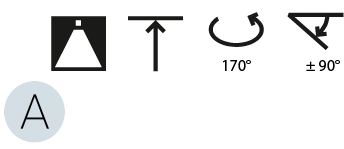

GENERAL

Series: Sign Diva Flex
Subseries: Sign Diva Flex
Brand: Prolicht
Division: Architectural
Mounting Type: Suspension
Mounting Location: Ceiling
Subcategory: Pendant

PHYSICAL

Shape: Round
Diameter (mm): 400
Diameter (in): 15 3/4
Height (mm): 870
Height (in): 34 1/4
Light Distribution: Adjustable / Direct
Weight (kg): 2.007
Weight (lbs): 4.42
Diffuser: PMMA - Opal / Micro-Prism / Sparkling Secret / Vintage Industrial
Fixture Finish: SSR / BKV / CWI / CRY / HAB / UFT / ITA / RUA / FTG / MYG / LOD / PUS / FRO / FUP / KIA / POP / BLS / SPG / MEY / GOH / GUM / CHC / COM / ABZ / JAG / OBR / MOS / ROR
Fixture Material: Extruded Aluminum / Steel

ELECTRICAL

Lamp Type: LED (Zhaga Standard)
Input Wattage (W): 19.8
Total Output Wattage (W): 18
Dimming: Tri-Mode (Non-Dimming and Phase Dimming (120Vac only) and 0-10V Dimming)
Driver Included: Yes
Driver Location: Integrated
Driver Type: Constant Current - Universal
Driver Class: Class 2
Input Voltage (V): 120 - 277
Constant Current (MA): 500

LED

Color Temperature (°K): 2700 / 3000 / 3500 / 4000
Max. Delivered Lumen (lm): 1807 / 1943 / 1951 / 1991
Nominal Lumen (lm): 2250 / 2420 / 2430 / 2480
CRI: >90 CRI
Lamp Life (hrs): 50000

OPTICAL

Adjustability: Rotational 170°; Tilt 90°

RATINGS AND CERTIFICATIONS

Certified By: Certified for North American Standards
IP rating: IP20