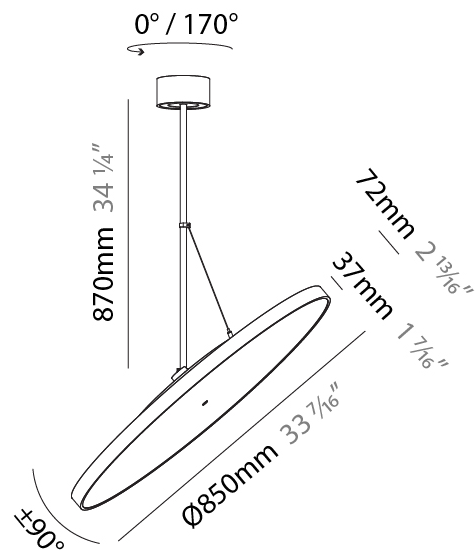

GENERAL

Series: Sign Diva Flex
Subseries: Sign Diva Flex
Brand: Prolicht
Division: Architectural
Mounting Type: Suspension
Mounting Location: Ceiling
Subcategory: Pendant

PHYSICAL

Diameter (mm): 850
Diameter (in): 33 7/16
Height (mm): 870
Height (in): 34 1/4
Light Distribution: Adjustable / Direct
Weight (kg): 9
Weight (lbs): 19.8
Diffuser: PMMA - Opal / Micro-Prism / Sparkling Secret / Vintage Industrial
Fixture Finish: SSR / BKV / CWI / CRY / HAB / UFT / ITA / RUA / FTG / MYG / LOD / PUS / FRO / FUP / KIA / POP / BLS / SPG / MEY / GOH / GUM / CHC / COM / ABZ / JAG / OBR / MOS / ROR
Fixture Material: Extruded Aluminum / Steel

ELECTRICAL

Lamp Type: LED (Zhaga Standard)
Input Wattage (W): 96.8
Total Output Wattage (W): 76.8
Dimming: Tri-Mode (Non-Dimming and Phase Dimming (120Vac only) and 0-10V Dimming)
Driver Included: Yes
Driver Location: Integrated
Driver Type: Constant Current - Universal
Driver Class: Class 2
Input Voltage (V): 120 - 277
Constant Current (MA): 600

LED

Color Temperature (°K): 2700 / 3000 / 3500 / 4000
Max. Delivered Lumen (lm): 9094 / 9806 / 11385 / 11617
Nominal Lumen (lm): 10753 / 11596 / 13461 / 13736
CRI: >90 CRI
Lamp Life (hrs): 50000

OPTICAL

RATINGS AND CERTIFICATIONS

Certified By: Certified for North American Standards
IP rating: IP20