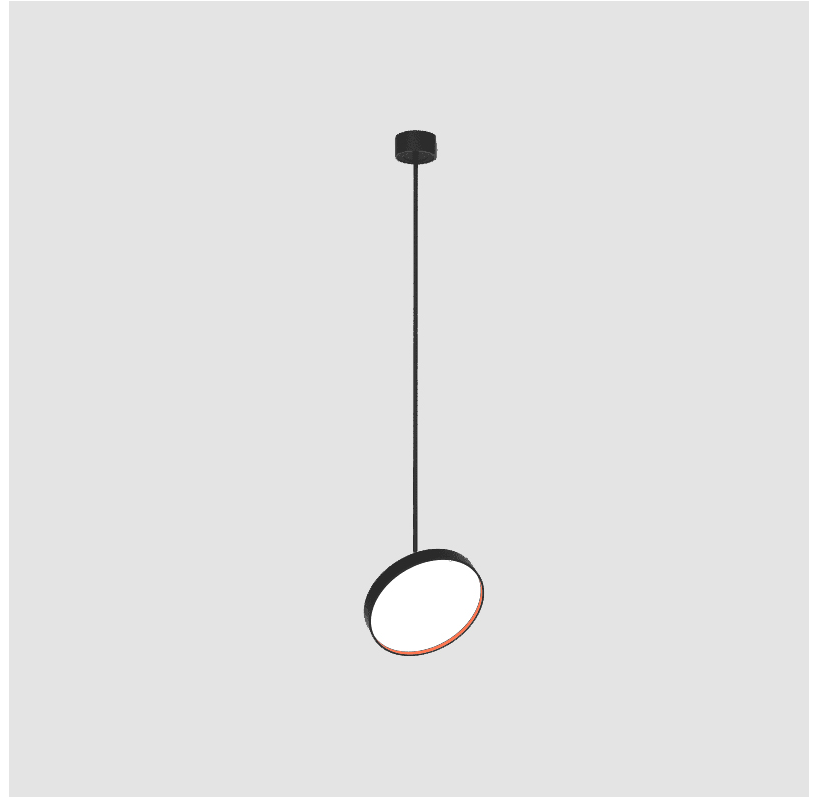

GENERAL

Series: Sign Diva Flex
Subseries: Sign Diva Flex Korona
Brand: Prolicht
Division: Architectural
Mounting Type: Suspension
Mounting Location: Ceiling
Subcategory: Pendant

PHYSICAL

Shape: Round
Diameter (mm): 400
Diameter (in): 15 3/4
Height (mm): 1620
Height (in): 63 3/4
Light Distribution: Adjustable / Direct
Weight (kg): 2.007
Weight (lbs): 4.42
Diffuser: PMMA - Opal / Micro-Prism / Sparkling Secret / Vintage Industrial
Fixture Finish: SSR / BKV / CWI / CRY / HAB / UFT / ITA / RUA / FTG / MYG / LOD / PUS / FRO / FUP / KIA / POP / BLS / SPG / MEY / GOH / GUM / CHC / COM / ABZ / JAG / OBR / MOS / ROR
Fixture Material: Extruded Aluminum / Steel

ELECTRICAL

Lamp Type: LED (Zhaga Standard)
Input Wattage (W): 17
Total Output Wattage (W): 15.33
Dimming: Tri-Mode (Non-Dimming and Phase Dimming (120Vac only) and 0-10V Dimming)
Driver Included: Yes
Driver Location: Integrated
Driver Type: Constant Current - Universal
Driver Class: Class 2
Input Voltage (V): 120 - 277
Constant Current (MA): 500

LED

Color Temperature (°K): 3000 / 3500 / 4000
Max. Delivered Lumen (lm): 2260 / 2293 / 2340
CRI: >90 CRI
Lamp Life (hrs): 50000

OPTICAL

Adjustability: Rotational 170°; Tilt 90°

RATINGS AND CERTIFICATIONS

Certified By: Certified for North American Standards
IP rating: IP20