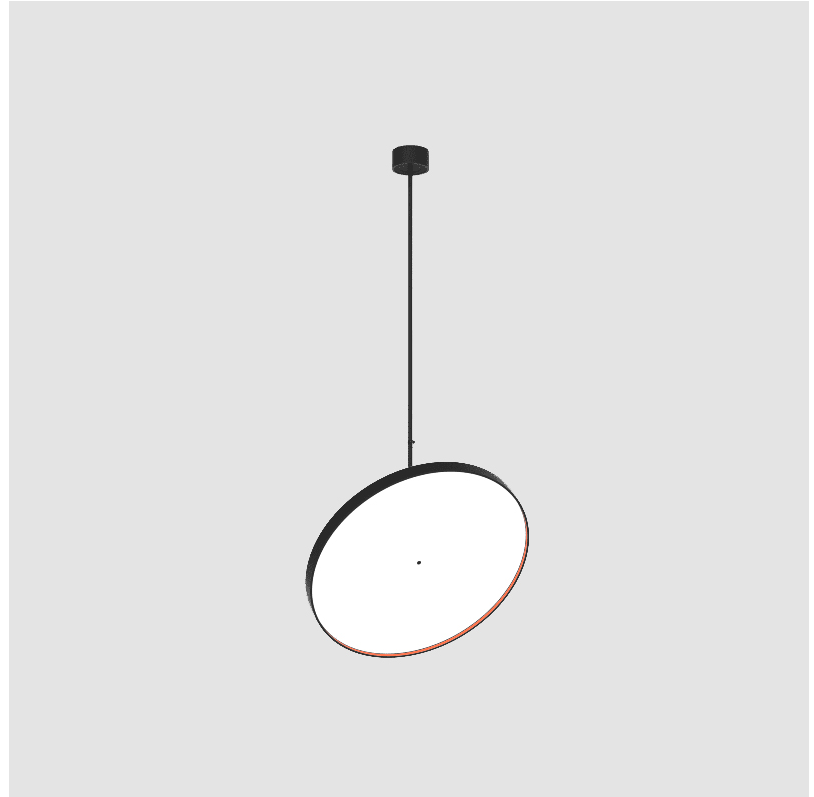

GENERAL

Series: Sign Diva Flex
Subseries: Sign Diva Flex Korona
Brand: Prolicht
Division: Architectural
Mounting Type: Suspension
Mounting Location: Ceiling
Subcategory: Pendant

PHYSICAL

Shape: Round
Diameter (mm): 850
Diameter (in): 33 7/16
Height (mm): 1620
Height (in): 63 3/4
Light Distribution: Adjustable / Direct
Weight (kg): 2.007
Weight (lbs): 4.42
Diffuser: PMMA - Opal / Micro-Prism / Sparkling Secret / Vintage Industrial
Fixture Finish: SSR / BKV / CWI / CRY / HAB / UFT / ITA / RUA / FTG / MYG / LOD / PUS / FRO / FUP / KIA / POP / BLS / SPG / MEY / GOH / GUM / CHC / COM / ABZ / JAG / OBR / MOS / ROR
Fixture Material: Extruded Aluminum / Steel

ELECTRICAL

Lamp Type: LED (Zhaga Standard)
Input Wattage (W): 88
Total Output Wattage (W): 76.8
Dimming: Tri-Mode (Non-Dimming and Phase Dimming (120Vac only) and 0-10V Dimming)
Driver Included: Yes
Driver Location: Integrated
Driver Type: Constant Current - Universal
Driver Class: Class 2
Input Voltage (V): 120 - 277
Constant Current (MA): 600

LED

Color Temperature (°K): 2700 / 3000 / 3500 / 4000
Max. Delivered Lumen (lm): 9094 / 9806 / 11385 / 13736
Nominal Lumen (lm): 10753 / 11596 / 13461 / 13736
CRI: >90 CRI
Lamp Life (hrs): 50000

OPTICAL

Adjustability: Rotational 170°; Tilt 90°

RATINGS AND CERTIFICATIONS

Certified By: Certified for North American Standards
IP rating: IP20