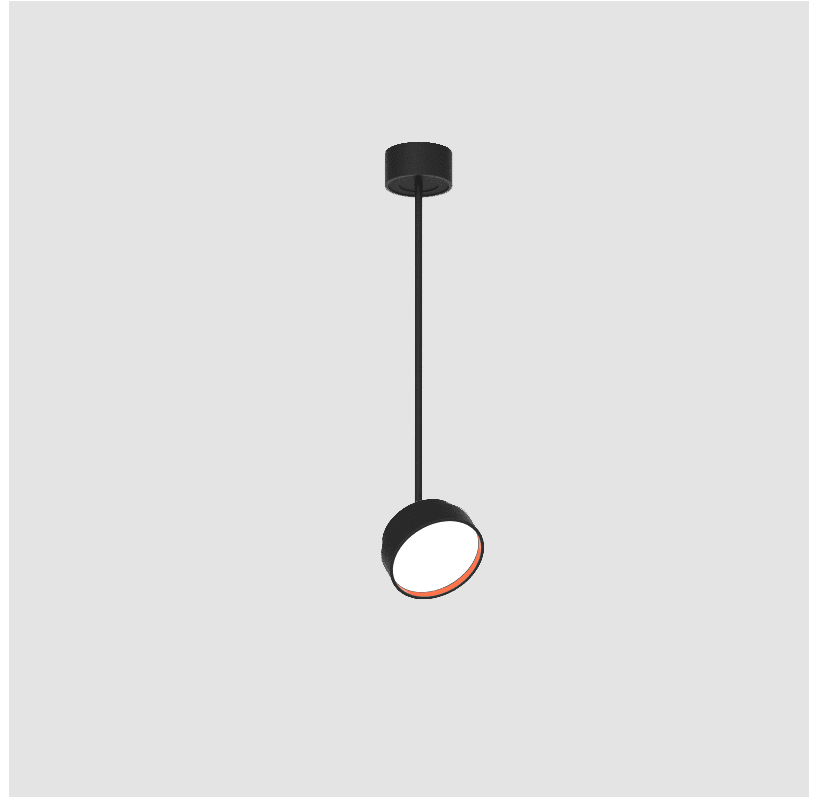

GENERAL

Series: Sign Diva Flex
Subseries: Sign Diva Flex Korona
Brand: Prolicht
Division: Architectural
Mounting Type: Suspension
Mounting Location: Ceiling
Subcategory: Pendant

PHYSICAL

Shape: Round
Diameter (mm): 200
Diameter (in): 7 7/8
Height (mm): 870
Height (in): 34 1/4
Light Distribution: Adjustable / Direct
Weight (kg): 2.007
Weight (lbs): 4.42
Diffuser: PMMA - Opal / Micro-Prism / Sparkling Secret / Vintage Industrial
Fixture Finish: SSR / BKV / CWI / CRY / HAB / UFT / ITA / RUA / FTG / MYG / LOD / PUS / FRO / FUP / KIA / POP / BLS / SPG / MEY / GOH / GUM / CHC / COM / ABZ / JAG / OBR / MOS / ROR
Fixture Material: Extruded Aluminum / Steel

ELECTRICAL

Lamp Type: LED (Zhaga Standard)
Input Wattage (W): 12.1
Total Output Wattage (W): 11
Dimming: Tri-Mode (Non-Dimming and Phase Dimming (120Vac only) and 0-10V Dimming)
Driver Included: Yes
Driver Location: Integrated
Driver Type: Constant Current - Universal
Driver Class: Class 2
Input Voltage (V): 120 - 277
Constant Current (MA): 350

LED

Color Temperature (°K): 2700 / 3000 / 3500 / 4000
Max. Delivered Lumen (lm): 836 / 895 / 903 / 921
Nominal Lumen (lm): 1280 / 1370 / 1382 / 1410
CRI: >90 CRI
Lamp Life (hrs): 50000

OPTICAL

Adjustability: Rotational 170°; Tilt 90°

RATINGS AND CERTIFICATIONS

Certified By: Certified for North American Standards
IP rating: IP20