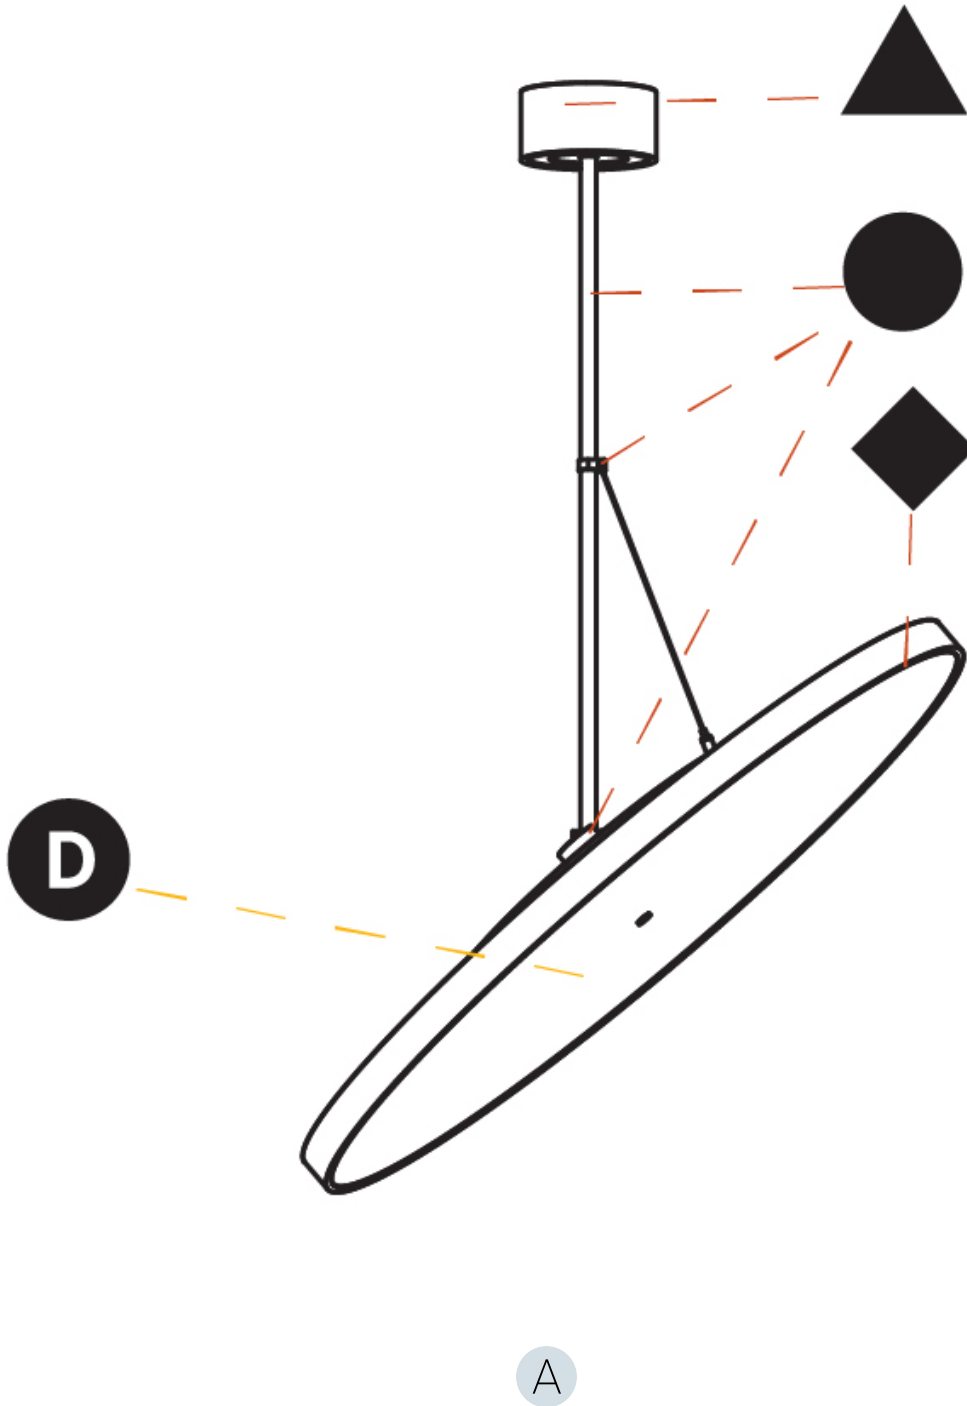

SIGN DIVA FLEX SUSPENSION

A30858-

PROJECT	_____
TYPE	_____
SPECIFIER	_____
QUANTITY	_____
DATE	_____