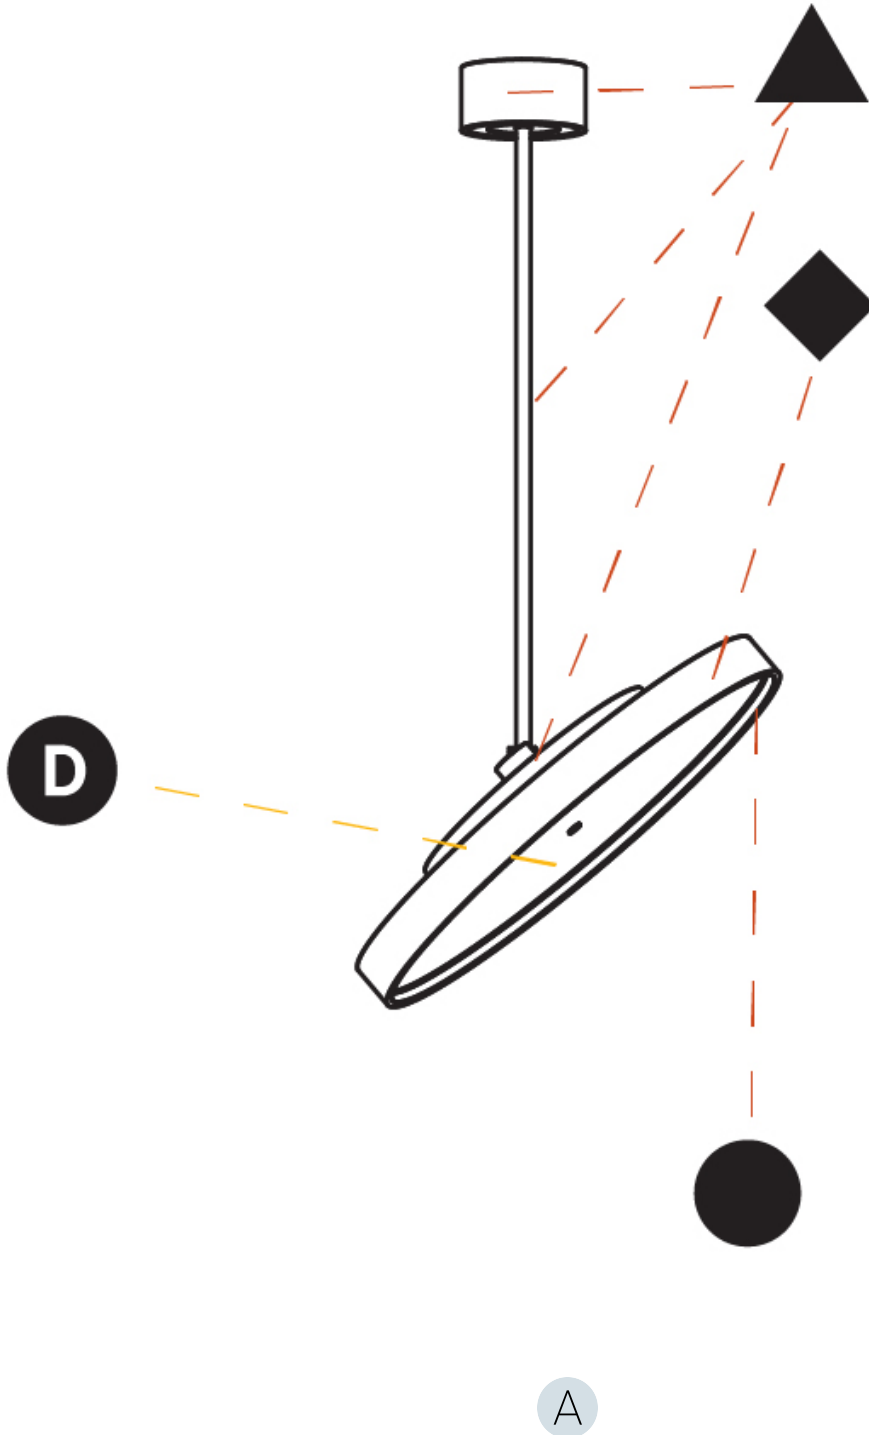

SIGN DIVA FLEX KORONA SUSPENSION

A30865-

PROJECT	_____
TYPE	_____
SPECIFIER	_____
QUANTITY	_____
DATE	_____