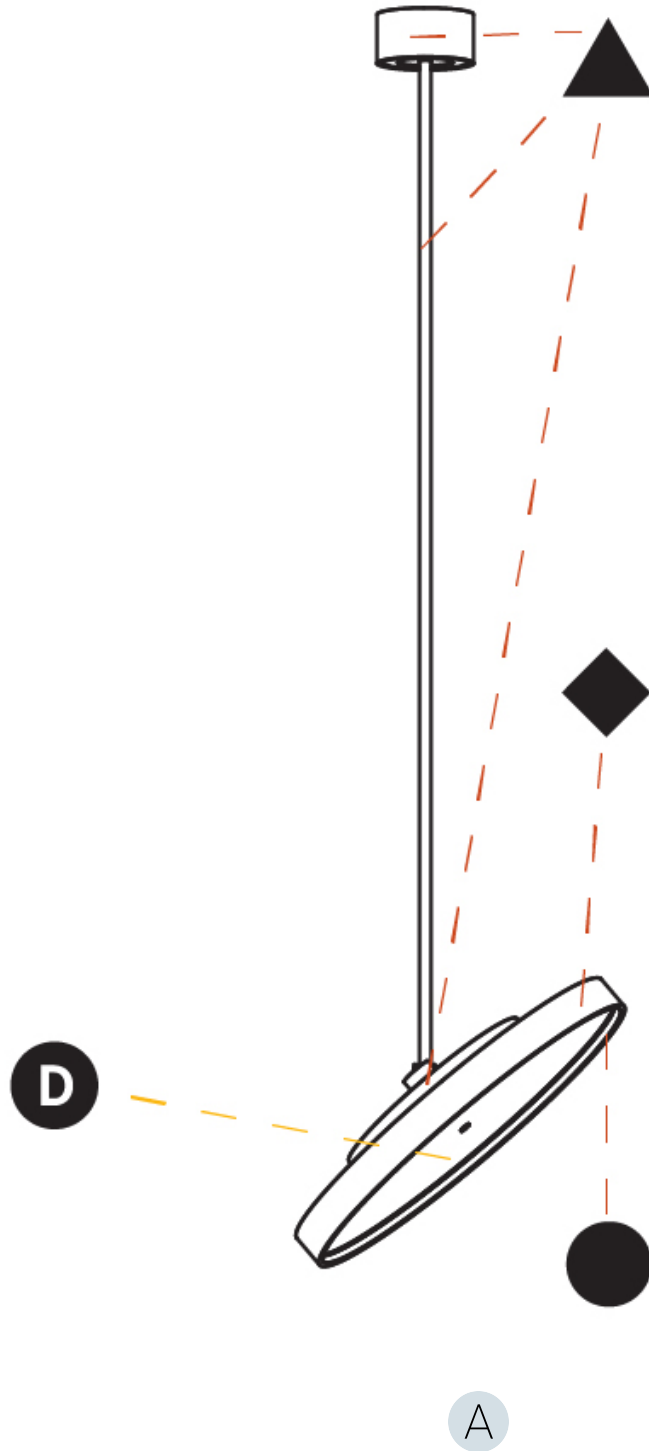

SIGN DIVA FLEX KORONA SUSPENSION

A30866-

PROJECT	_____
TYPE	_____
SPECIFIER	_____
QUANTITY	_____
DATE	_____