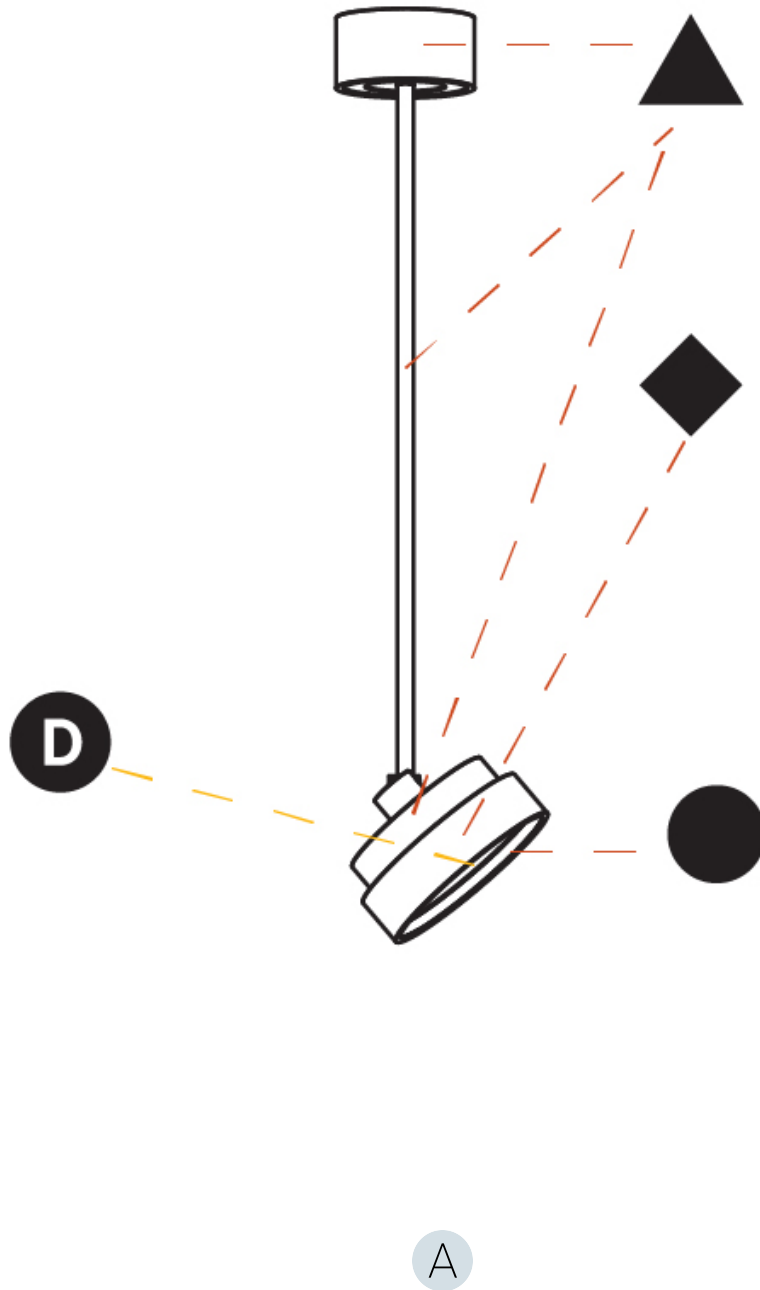

SIGN DIVA FLEX KORONA SUSPENSION

A30861-

PROJECT	_____
TYPE	_____
SPECIFIER	_____
QUANTITY	_____
DATE	_____