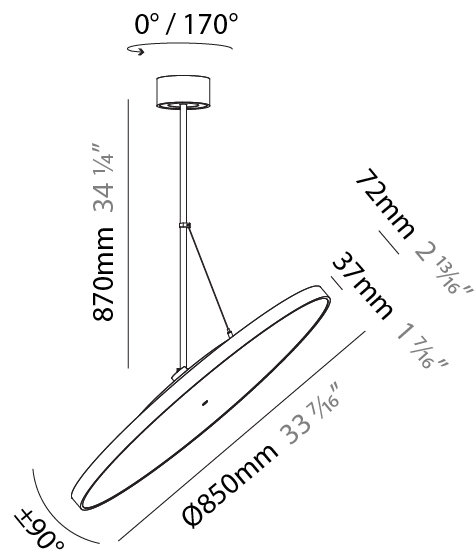

GENERAL

Series: Sign Diva Flex
Subseries: Sign Diva Flex
Brand: Prolicht
Division: Architectural
Mounting Type: Suspension
Mounting Location: Ceiling
Subcategory: Pendant

PHYSICAL

Diameter (mm): 1100
Diameter (in): 43 ⁵/₁₆
Height (mm): 870
Height (in): 34 ¹/₄
Light Distribution: Adjustable / Direct
Weight (kg): 9
Weight (lbs): 11.2
Diffuser: PMMA - Opal / Micro-Prism / Sparkling Secret / Vintage Industrial
Fixture Finish: SSR / BKV / CWI / CRY / HAB / UFT / ITA / RUA / FTG / MYG / LOD / PUS / FRO / FUP / KIA / POP / BLS / SPG / MEY / GOH / GUM / CHC / COM / ABZ / JAG / OBR / MOS / ROR
Fixture Material: Extruded Aluminum / Steel

ELECTRICAL

Lamp Type: LED (Zhaga Standard)
Input Wattage (W): 169.4
Total Output Wattage (W): 135
Dimming: Tri-Mode (Non-Dimming and Phase Dimming (120Vac only) and 0-10V Dimming)
Driver Included: Yes
Driver Location: Integrated
Driver Type: Constant Current - Universal
Driver Class: Class 2
Input Voltage (V): 120 - 277
Constant Current (MA): 600

LED

Color Temperature (°K): 2700 / 3000 / 3500 / 4000
Max. Delivered Lumen (lm): 16002 / 17172 / 19937 / 20344
Nominal Lumen (lm): 18992 / 20305 / 23575 / 24056
CRI: >90 CRI
Lamp Life (hrs): 50000

OPTICAL

Adjustability: Rotational 170°; Tilt 90°

RATINGS AND CERTIFICATIONS

Certified By: Certified for North American Standards
IP rating: IP20