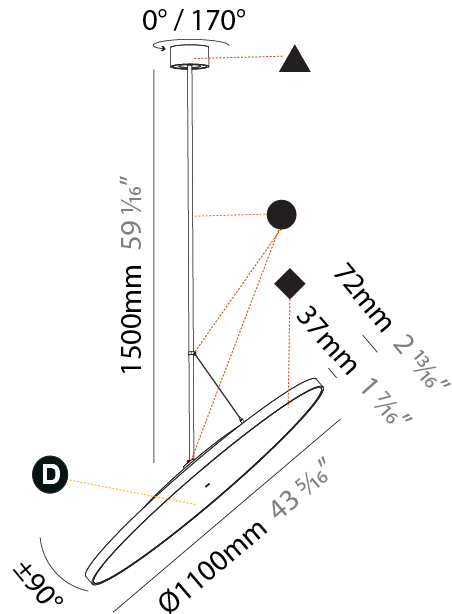

GENERAL

Series: Sign Diva Flex
Subseries: Sign Diva Flex
Brand: Prolicht
Division: Architectural
Mounting Type: Suspension
Mounting Location: Ceiling
Subcategory: Pendant

PHYSICAL

Shape: Round
Diameter (mm): 1100
Diameter (in): 43 ⁵/₁₆"
Height (mm): 1620
Height (in): 63 ³/₄"
Light Distribution: Adjustable / Direct
Weight (kg): 15.3
Weight (lbs): 33.66
Diffuser: PMMA - Opal / Micro-Prism / Sparkling Secret / Vintage Industrial
Fixture Finish: SSR / BKV / CWI / CRY / HAB / UFT / ITA / RUA / FTG / MYG / LOD / PUS / FRO / FUP / KIA / POP / BLS / SPG / MEY / GOH / GUM / CHC / COM / ABZ / JAG / OBR / MOS / ROR
Fixture Material: Extruded Aluminum / Steel

ELECTRICAL

Lamp Type: LED (Zhaga Standard)
Input Wattage (W): 169.4
Total Output Wattage (W): 135
Dimming: Tri-Mode (Non-Dimming and Phase Dimming (120Vac only) and 0-10V Dimming)
Driver Included: Yes
Driver Location: Integrated
Driver Type: Constant Current - Universal
Driver Class: Class 2
Input Voltage (V): 120 - 277
Constant Current (MA): 600

LED

Color Temperature (°K): 2700 / 3000 / 3500 / 4000
Max. Delivered Lumen (lm): 16002 / 17172 / 19937 / 20344
Nominal Lumen (lm): 18992 / 20305 / 23575 / 24056
CRI: >90 CRI
Lamp Life (hrs): 50000

OPTICAL

Adjustability: Rotational 170°; Tilt 90°

RATINGS AND CERTIFICATIONS

Certified By: Certified for North American Standards
IP rating: IP20