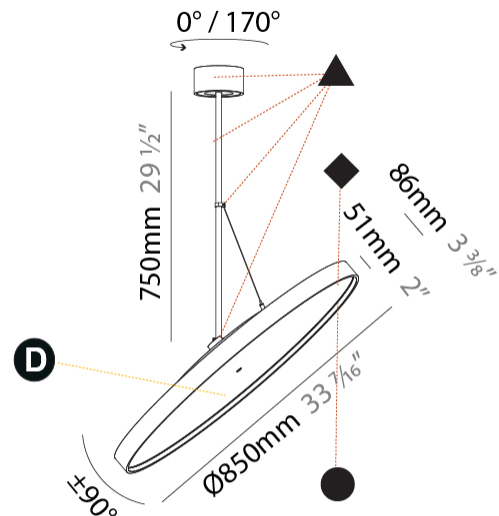

GENERAL

Series: Sign Diva Flex
Subseries: Sign Diva Flex Korona
Brand: Prolicht
Division: Architectural
Mounting Type: Suspension
Mounting Location: Ceiling
Subcategory: Pendant

PHYSICAL

Diameter (mm): 850
Diameter (in): 33 7/16
Height (mm): 870
Height (in): 34 1/4
Light Distribution: Adjustable / Direct
Weight (kg): 9
Weight (lbs): 19.8
Diffuser: PMMA - Opal / Micro-Prism / Sparkling Secret / Vintage Industrial
Fixture Finish: SSR / BKV / CWI / CRY / HAB / UFT / ITA / RUA / FTG / MYG / LOD / PUS / FRO / FUP / KIA / POP / BLS / SPG / MEY / GOH / GUM / CHC / COM / ABZ / JAG / OBR / MOS / ROR
Fixture Material: Extruded Aluminum / Steel

ELECTRICAL

Lamp Type: LED (Zhaga Standard)
Input Wattage (W): 96.8
Total Output Wattage (W): 76.8
Dimming: Tri-Mode (Non-Dimming and Phase Dimming (120Vac only) and 0-10V Dimming)
Driver Included: Yes
Driver Location: Integrated
Driver Type: Constant Current - Universal
Driver Class: Class 2
Input Voltage (V): 120 - 277
Constant Current (MA): 600

LED

Color Temperature (°K): 2700 / 3000 / 3500 / 4000
Max. Delivered Lumen (lm): 9094 / 9806 / 11385 / 13736
Nominal Lumen (lm): 10753 / 11596 / 13461 / 13736
CRI: >90 CRI
Lamp Life (hrs): 50000

OPTICAL

Adjustability: Rotational 170°; Tilt 90°

RATINGS AND CERTIFICATIONS

Certified By: Certified for North American Standards
IP rating: IP20