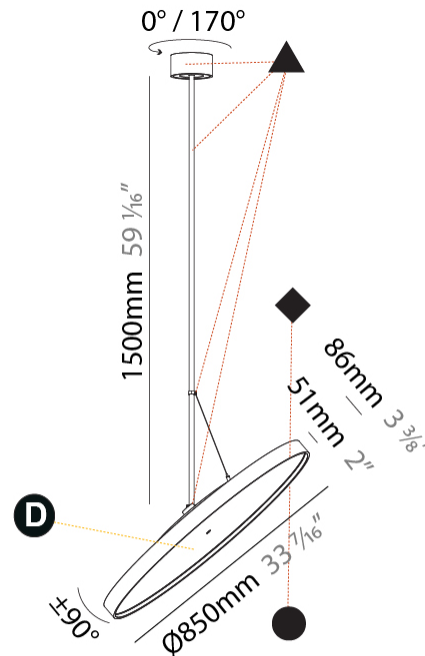

GENERAL

Series: Sign Diva Flex
Subseries: Sign Diva Flex Korona
Brand: Prolicht
Division: Architectural
Mounting Type: Suspension
Mounting Location: Ceiling
Subcategory: Pendant

PHYSICAL

Shape: Round
Diameter (mm): 850
Diameter (in): 33 7/16
Height (mm): 1620
Height (in): 63 3/4
Light Distribution: Adjustable / Direct
Weight (kg): 2.007
Weight (lbs): 4.42
Diffuser: PMMA - Opal / Micro-Prism / Sparkling Secret / Vintage Industrial
Fixture Finish: SSR / BKV / CWI / CRY / HAB / UFT / ITA / RUA / FTG / MYG / LOD / PUS / FRO / FUP / KIA / POP / BLS / SPG / MEY / GOH / GUM / CHC / COM / ABZ / JAG / OBR / MOS / ROR
Fixture Material: Extruded Aluminum / Steel

ELECTRICAL

Lamp Type: LED (Zhaga Standard)
Input Wattage (W): 88
Total Output Wattage (W): 76.8
Dimming: Tri-Mode (Non-Dimming and Phase Dimming (120Vac only) and 0-10V Dimming)
Driver Included: Yes
Driver Location: Integrated
Driver Type: Constant Current - Universal
Driver Class: Class 2
Input Voltage (V): 120 - 277
Constant Current (MA): 600

LED

Color Temperature (°K): 2700 / 3000 / 3500 / 4000
Max. Delivered Lumen (lm): 9094 / 9806 / 11385 / 13736
Nominal Lumen (lm): 10753 / 11596 / 13461 / 13736
CRI: >90 CRI
Lamp Life (hrs): 50000

OPTICAL

Adjustability: Rotational 170°; Tilt 90°

RATINGS AND CERTIFICATIONS

Certified By: Certified for North American Standards
IP rating: IP20