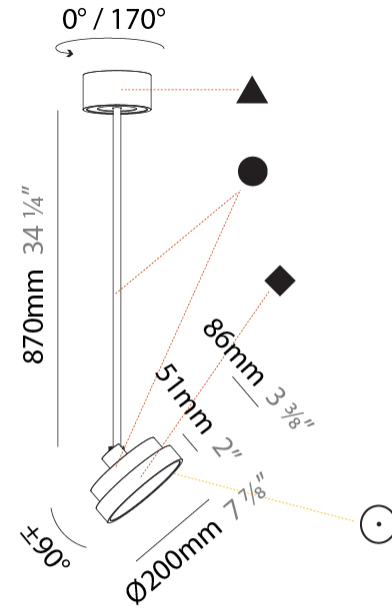

GENERAL

Series: Sign Diva Flex
Subseries: Sign Diva Flex
Brand: Prolicht
Division: Architectural
Mounting Type: Suspension
Mounting Location: Ceiling
Subcategory: Pendant

PHYSICAL

Shape: Round
Diameter (mm): 200
Diameter (in): 7 7/8
Height (mm): 870
Depth (mm): 86
Height (in): 34 1/4
Depth (in): 3 3/8
Light Distribution: Adjustable / Direct
Weight (kg): 2.007
Weight (lbs): 4.42
Diffuser: PMMA - Opal / Micro-Prism / Sparkling Secret / Vintage Industrial
Fixture Finish: SSR / BKV / CWI / CRY / HAB / UFT / ITA / RUA / FTG / MYG / LOD / PUS / FRO / FUP / KIA / POP / BLS / SPG / MEY / GOH / GUM / CHC / COM / ABZ / JAG / OBR / MOS / ROR
Fixture Material: Extruded Aluminum / Steel

ELECTRICAL

Lamp Type: LED (Zhaga Standard)
Input Wattage (W): 12.1
Total Output Wattage (W): 11
Dimming: Tri-Mode (Non-Dimming and Phase Dimming (120Vac only) and 0-10V Dimming)
Driver Included: Yes
Driver Location: Integrated
Driver Type: Constant Current - Universal
Driver Class: Class 2
Input Voltage (V): 120 - 277
Constant Current (MA): 350

LED

Color Temperature (*K): 2700 / 3000 / 3500 / 4000
Max. Delivered Lumen (lm): 836 / 895 / 902 / 921
Nominal Lumen (lm): 1280 / 1370 / 1382 / 1410
CRI: >90 CRI
Lamp Life (hrs): 50000

OPTICAL

Adjustability: Rotational 170°; Tilt 90°

RATINGS AND CERTIFICATIONS

Certified By: Certified for North American Standards
IP rating: IP20