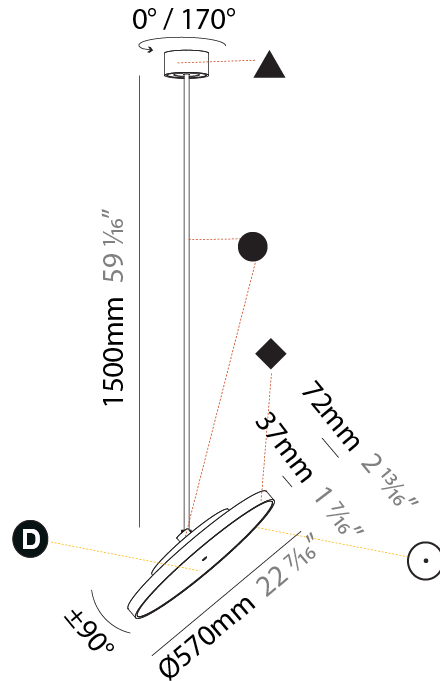

GENERAL

Series: Sign Diva Flex
Subseries: Sign Diva Flex
Brand: Prolicht
Division: Architectural
Mounting Type: Suspension
Mounting Location: Ceiling
Subcategory: Pendant

PHYSICAL

Shape: Round
Diameter (mm): 570
Diameter (in): 22 7/16
Height (mm): 1620
Height (in): 63 3/4
Light Distribution: Adjustable / Direct
Weight (kg): 7.077
Weight (lbs): 15.42
Diffuser: PMMA - Opal / Micro-Prism / Sparkling Secret / Vintage Industrial
Fixture Finish: SSR / BKV / CWI / CRY / HAB / UFT / ITA / RUA / FTG / MYG / LOD / PUS / FRO / FUP / KIA / POP / BLS / SPG / MEY / GOH / GUM / CHC / COM / ABZ / JAG / OBR / MOS / ROR
Fixture Material: Extruded Aluminum / Steel

ELECTRICAL

Lamp Type: LED (Zhaga Standard)
Input Wattage (W): 58.3
Total Output Wattage (W): 53
Dimming: Tri-Mode (Non-Dimming and Phase Dimming (120Vac only) and 0-10V Dimming)
Driver Included: Yes
Driver Location: Integrated
Driver Type: Constant Current - Universal
Driver Class: Class 2
Input Voltage (V): 120 - 277
Constant Current (MA): 350

LED

Color Temperature (°K): 2700 / 3000 / 3500 / 4000
Max. Delivered Lumen (lm): 4439 / 4759 / 4801 / 4899
Nominal Lumen (lm): 6199 / 6646 / 6705 / 6842
CRI: >90 CRI
Lamp Life (hrs): 50000

OPTICAL

Adjustability: Rotational 170°; Tilt 90°

RATINGS AND CERTIFICATIONS

Certified By: Certified for North American Standards
IP rating: IP20