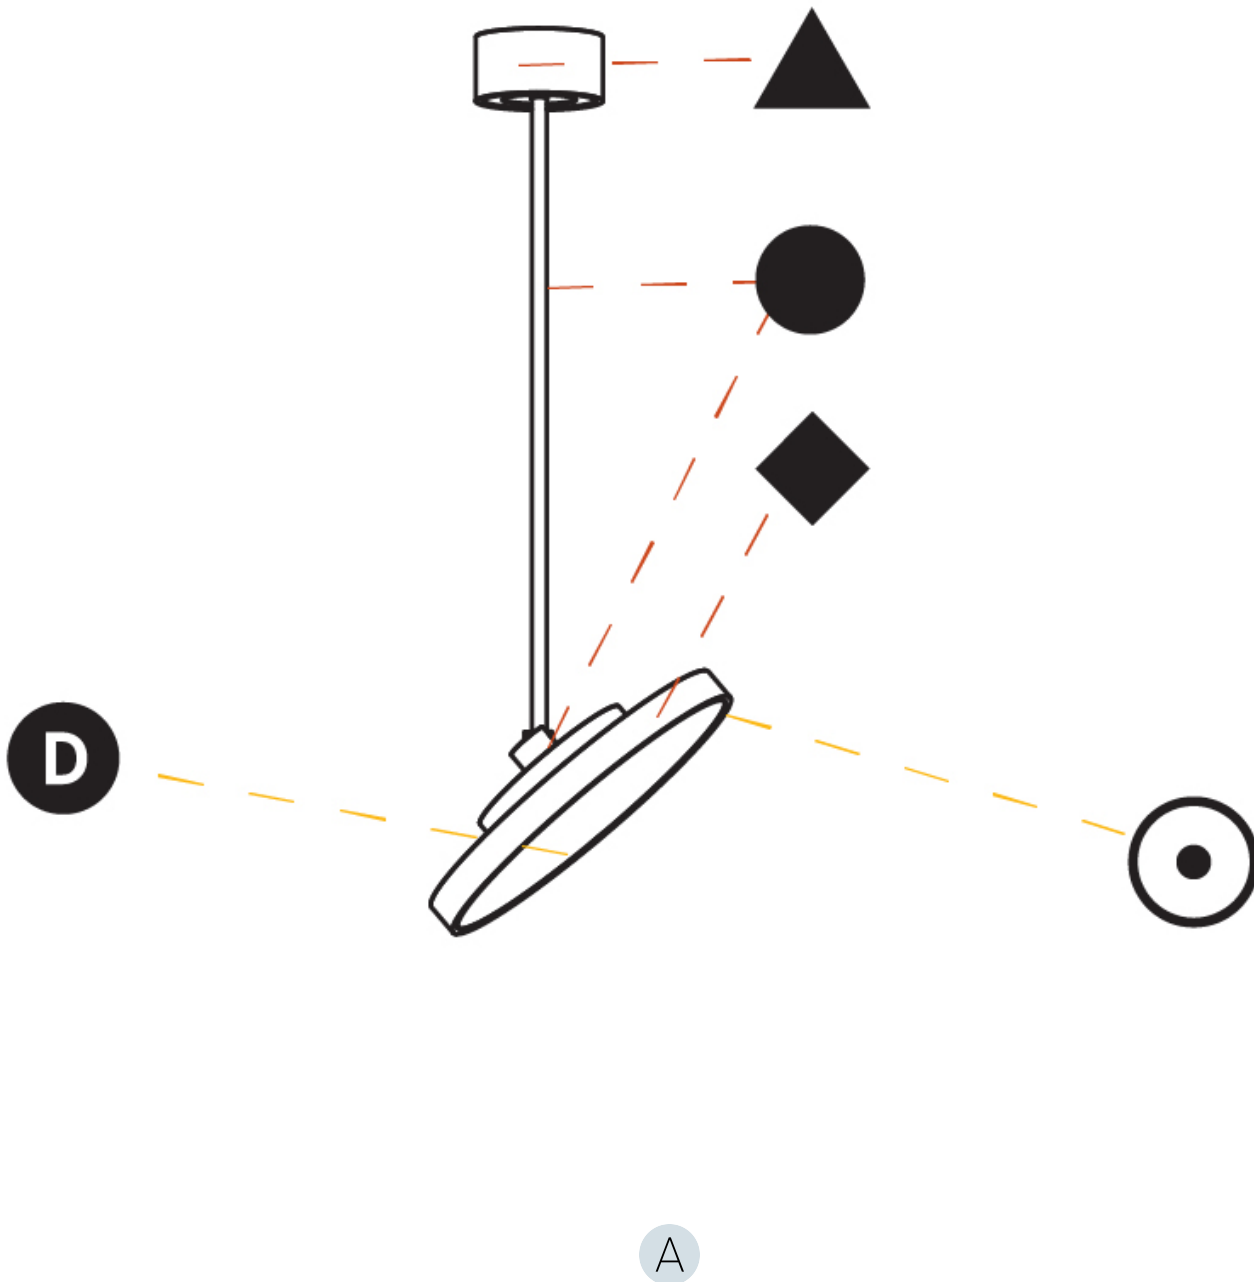

SIGN DIVA FLEX SUSPENSION

A30854-

PROJECT	_____
TYPE	_____
SPECIFIER	_____
QUANTITY	_____
DATE	_____