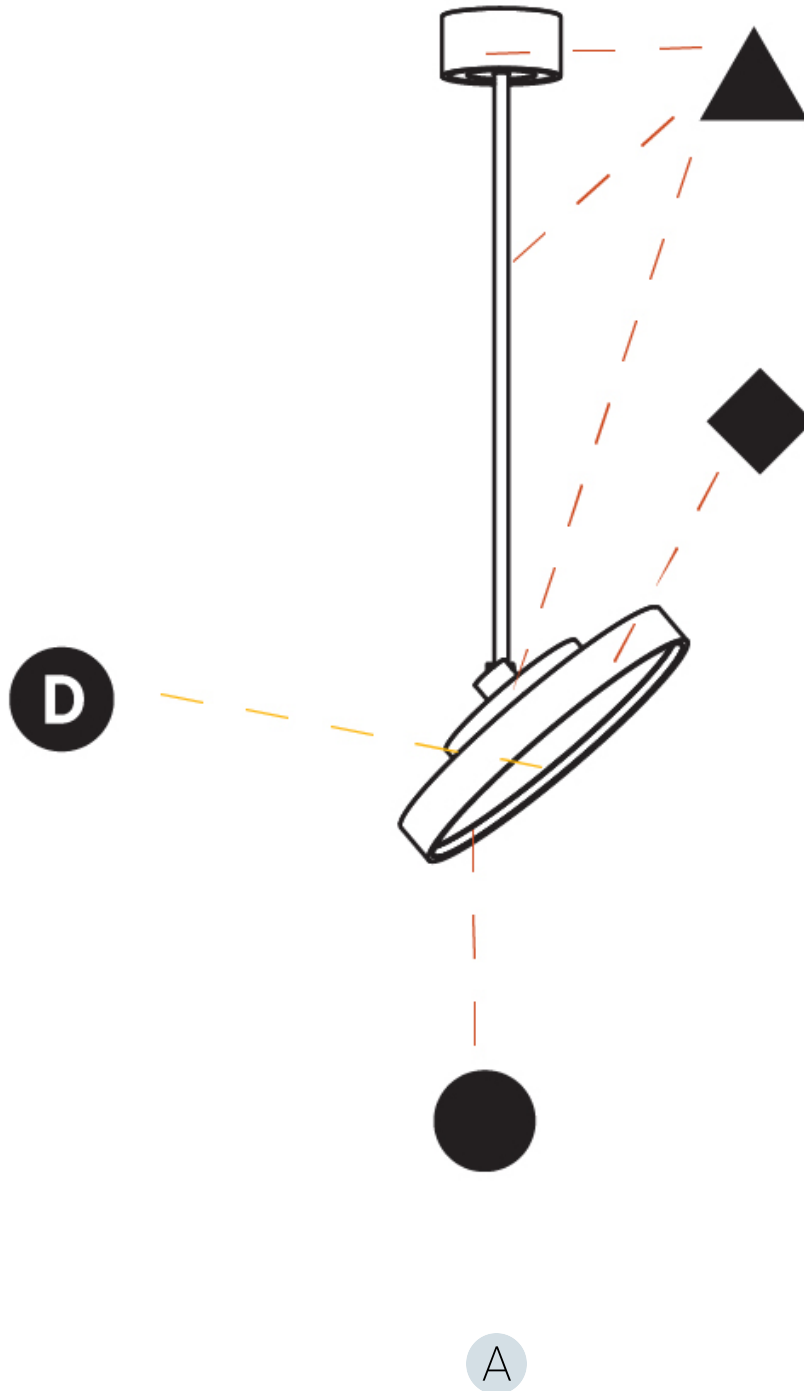

SIGN DIVA FLEX KORONA SUSPENSION

A30863-

PROJECT	_____
TYPE	_____
SPECIFIER	_____
QUANTITY	_____
DATE	_____