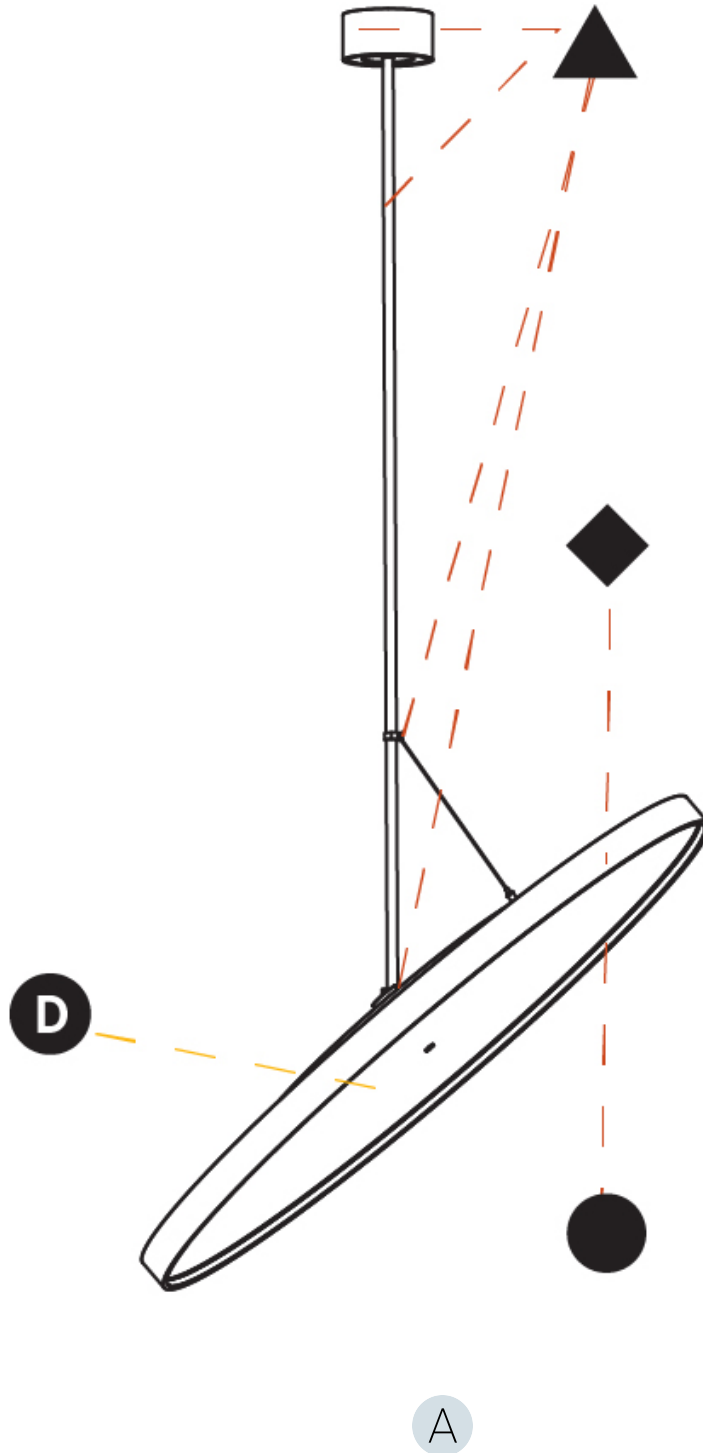

SIGN DIVA FLEX KORONA SUSPENSION

A30870-

PROJECT _____

TYPE _____

SPECIFIER _____

QUANTITY _____

DATE _____