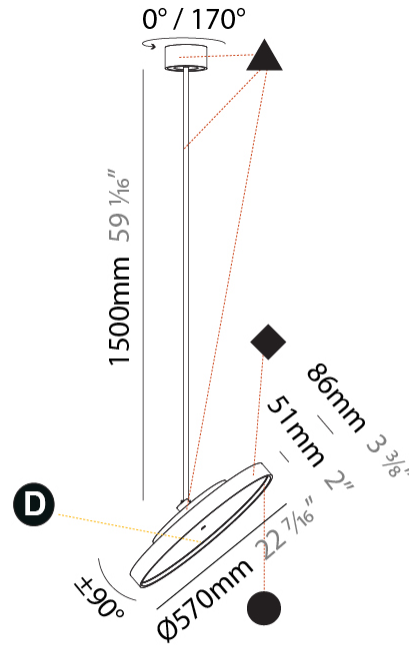

GENERAL

Series: Sign Diva Flex
Subseries: Sign Diva Flex Korona
Brand: Prolicht
Division: Architectural
Mounting Type: Suspension
Mounting Location: Ceiling
Subcategory: Pendant

PHYSICAL

Shape: Round
Diameter (mm): 570
Diameter (in): 22 7/16
Height (mm): 1620
Height (in): 63 3/4
Light Distribution: Adjustable / Direct
Weight (kg): 5
Weight (lbs): 11
Diffuser: PMMA - Opal / Micro-Prism / Sparkling Secret / Vintage Industrial
Fixture Finish: SSR / BKV / CWI / CRY / HAB / UFT / ITA / RUA / FTG / MYG / LOD / PUS / FRO / FUP / KIA / POP / BLS / SPG / MEY / GOH / GUM / CHC / COM / ABZ / JAG / OBR / MOS / ROR
Fixture Material: Extruded Aluminum / Steel

ELECTRICAL

Lamp Type: LED (Zhaga Standard)
Input Wattage (W): 58.3
Total Output Wattage (W): 46.9
Dimming: Tri-Mode (Non-Dimming and Phase Dimming (120Vac only) and 0-10V Dimming)
Driver Included: Yes
Driver Location: Integrated
Driver Type: Constant Current - Universal
Driver Class: Class 2
Input Voltage (V): 120 - 277
Constant Current (MA): 350

LED

Color Temperature (°K): 2700 / 3000 / 3500 / 4000
Max. Delivered Lumen (lm): 4978 / 5337 / 5384 / 5494
Nominal Lumen (lm): 6199 / 6646 / 6705 / 6842
CRI: >90 CRI
Lamp Life (hrs): 50000

OPTICAL

Adjustability: Rotational 170°; Tilt 90°

RATINGS AND CERTIFICATIONS

Certified By: Certified for North American Standards
IP rating: IP20