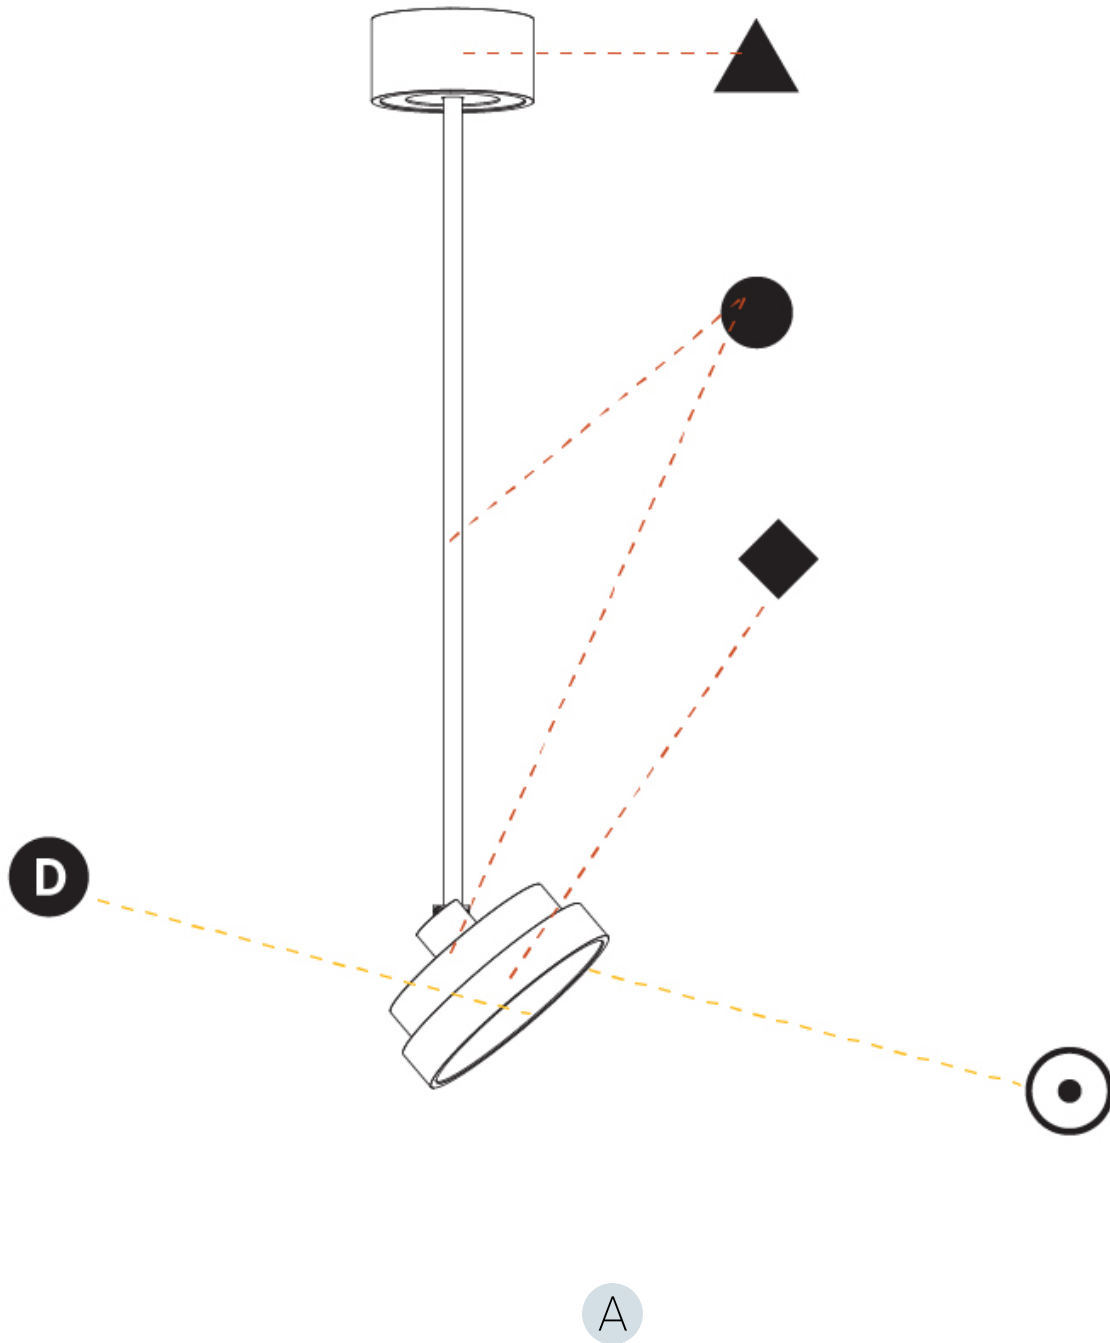

SIGN DIVA FLEX SUSPENSION

A30851-

PROJECT
TYPE
SPECIFIER
QUANTITY
DATE