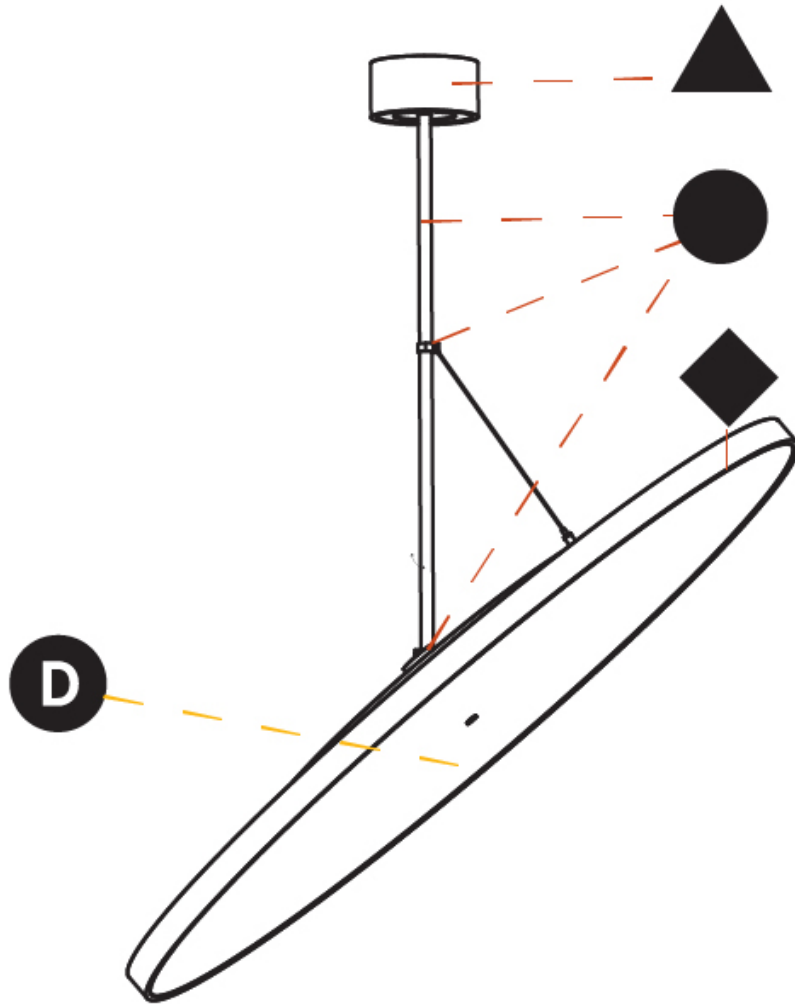

SIGN DIVA FLEX SUSPENSION

A30860-

PROJECT	_____
TYPE	_____
SPECIFIER	_____
QUANTITY	_____
DATE	_____