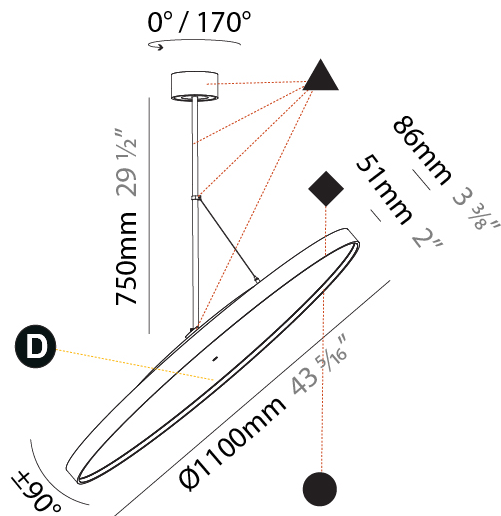

GENERAL

Series: Sign Diva Flex
Subseries: Sign Diva Flex Korona
Brand: Prolicht
Division: Architectural
Mounting Type: Suspension
Mounting Location: Ceiling
Subcategory: Pendant

PHYSICAL

Diameter (mm): 1100
Diameter (in): 43 ⁵/₁₆
Height (mm): 870
Height (in): 34 ¹/₄
Light Distribution: Adjustable / Direct
Weight (kg): 15.3
Weight (lbs): 33.66
Diffuser: PMMA - Opal / Micro-Prism / Sparkling Secret / Vintage Industrial
Fixture Finish: SSR / BKV / CWI / CRY / HAB / UFT / ITA / RUA / FTG / MYG / LOD / PUS / FRO / FUP / KIA / POP / BLS / SPG / MEY / GOH / GUM / CHC / COM / ABZ / JAG / OBR / MOS / ROR
Fixture Material: Extruded Aluminum / Steel

ELECTRICAL

Lamp Type: LED (Zhaga Standard)
Input Wattage (W): 145
Total Output Wattage (W): 135
Dimming: Tri-Mode (Non-Dimming and Phase Dimming (120Vac only) and 0-10V Dimming)
Driver Included: Yes
Driver Location: Integrated
Driver Type: Constant Current - Universal
Driver Class: Class 2
Input Voltage (V): 120 - 277
Constant Current (MA): 600

LED

Color Temperature (°K): 2700 / 3000 / 3500 / 4000
Max. Delivered Lumen (lm): 16002 / 17172 / 19937 / 20344
Nominal Lumen (lm): 18992 / 20305 / 23575 / 24056
CRI: >90 CRI
Lamp Life (hrs): 50000

OPTICAL

Adjustability: Rotational 170°; Tilt 90°

RATINGS AND CERTIFICATIONS

Certified By: Certified for North American Standards
IP rating: IP20