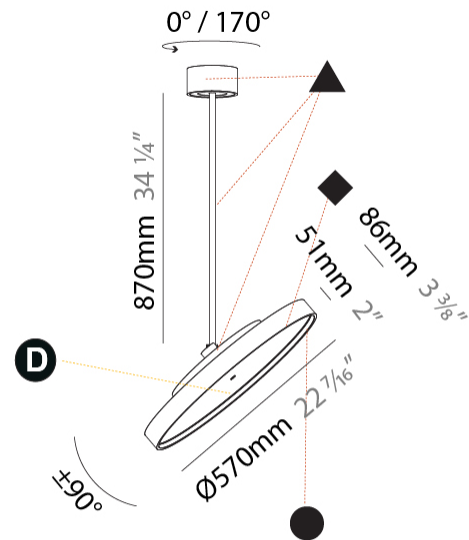

GENERAL

Series: Sign Diva Flex
Subseries: Sign Diva Flex Korona
Brand: Prolicht
Division: Architectural
Mounting Type: Suspension
Mounting Location: Ceiling
Subcategory: Pendant

PHYSICAL

Shape: Round
Diameter (mm): 570
Diameter (in): 22 7/16
Height (mm): 870
Height (in): 34 1/4
Light Distribution: Adjustable / Direct
Weight (kg): 5
Weight (lbs): 11
Diffuser: PMMA - Opal / Micro-Prism / Sparkling Secret / Vintage Industrial
Fixture Finish: SSR / BKV / CWI / CRY / HAB / UFT / ITA / RUA / FTG / MYG / LOD / PUS / FRO / FUP / KIA / POP / BLS / SPG / MEY / GOH / GUM / CHC / COM / ABZ / JAG / OBR / MOS / ROR
Fixture Material: Extruded Aluminum / Steel

ELECTRICAL

Lamp Type: LED (Zhaga Standard)
Input Wattage (W): 58.3
Total Output Wattage (W): 46.9
Dimming: Tri-Mode (Non-Dimming and Phase Dimming (120Vac only) and 0-10V Dimming)
Driver Included: Yes
Driver Location: Integrated
Driver Type: Constant Current - Universal
Driver Class: Class 2
Input Voltage (V): 120 - 277
Constant Current (MA): 350

LED

Color Temperature (°K): 2700 / 3000 / 3500 / 4000
Max. Delivered Lumen (lm): 4978 / 5337 / 5384 / 5494
Nominal Lumen (lm): 6199 / 6646 / 6705 / 6842
CRI: >90 CRI
Lamp Life (hrs): 50000

OPTICAL

Adjustability: Rotational 170°; Tilt 90°

RATINGS AND CERTIFICATIONS

Certified By: Certified for North American Standards
IP rating: IP20