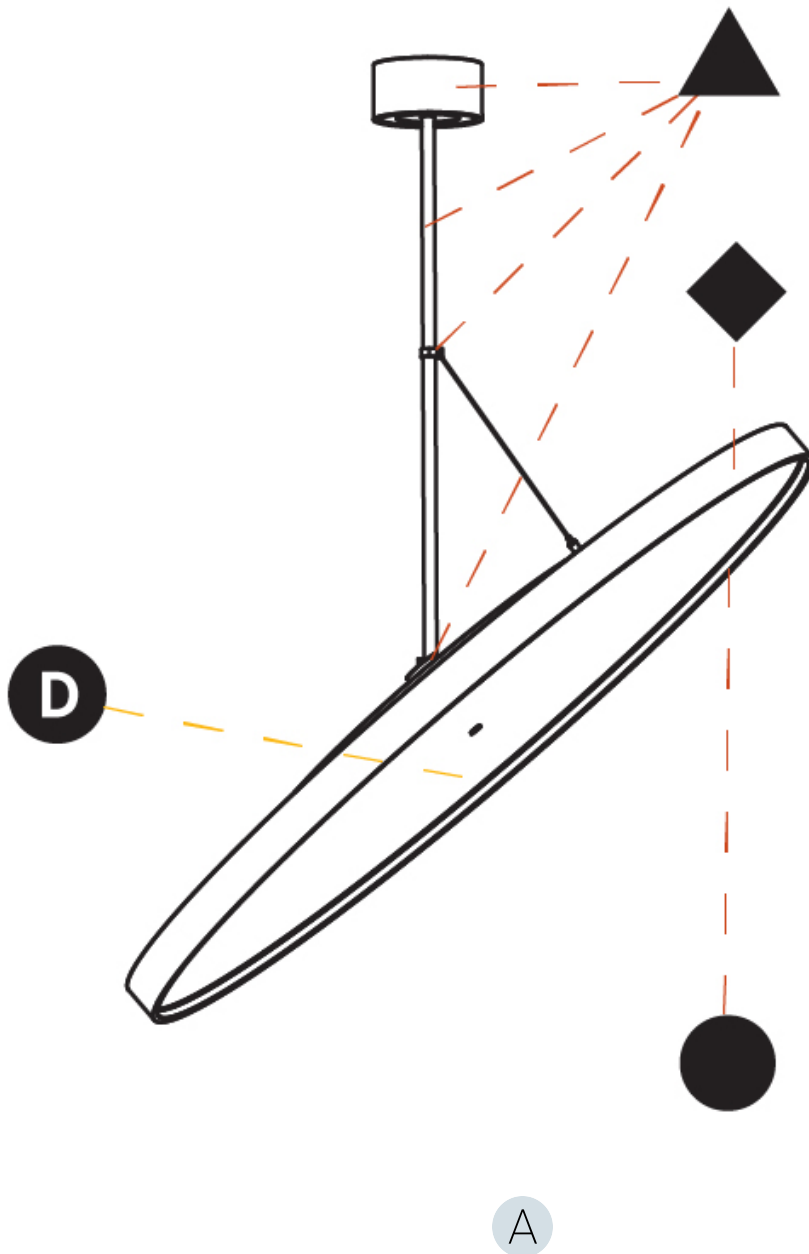

SIGN DIVA FLEX KORONA SUSPENSION

A30869-

PROJECT	_____
TYPE	_____
SPECIFIER	_____
QUANTITY	_____
DATE	_____