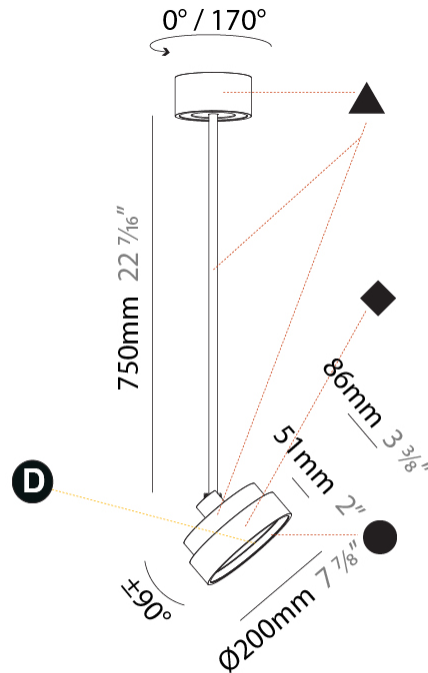

GENERAL

Series: Sign Diva Flex
Subseries: Sign Diva Flex Korona
Brand: Prolicht
Division: Architectural
Mounting Type: Suspension
Mounting Location: Ceiling
Subcategory: Pendant

PHYSICAL

Shape: Round
Diameter (mm): 200
Diameter (in): 7 7/8
Height (mm): 870
Height (in): 34 1/4
Light Distribution: Adjustable / Direct
Weight (kg): 2.007
Weight (lbs): 4.42
Diffuser: PMMA - Opal / Micro-Prism / Sparkling Secret / Vintage Industrial
Fixture Finish: SSR / BKV / CWI / CRY / HAB / UFT / ITA / RUA / FTG / MYG / LOD / PUS / FRO / FUP / KIA / POP / BLS / SPG / MEY / GOH / GUM / CHC / COM / ABZ / JAG / OBR / MOS / ROR
Fixture Material: Extruded Aluminum / Steel

ELECTRICAL

Lamp Type: LED (Zhaga Standard)
Input Wattage (W): 12.1
Total Output Wattage (W): 11
Dimming: Tri-Mode (Non-Dimming and Phase Dimming (120Vac only) and 0-10V Dimming)
Driver Included: Yes
Driver Location: Integrated
Driver Type: Constant Current - Universal
Driver Class: Class 2
Input Voltage (V): 120 - 277
Constant Current (MA): 350

LED

Color Temperature (°K): 2700 / 3000 / 3500 / 4000
Max. Delivered Lumen (lm): 836 / 895 / 903 / 921
Nominal Lumen (lm): 1280 / 1370 / 1382 / 1410
CRI: >90 CRI
Lamp Life (hrs): 50000

OPTICAL

Adjustability: Rotational 170°; Tilt 90°

RATINGS AND CERTIFICATIONS

Certified By: Certified for North American Standards
IP rating: IP20