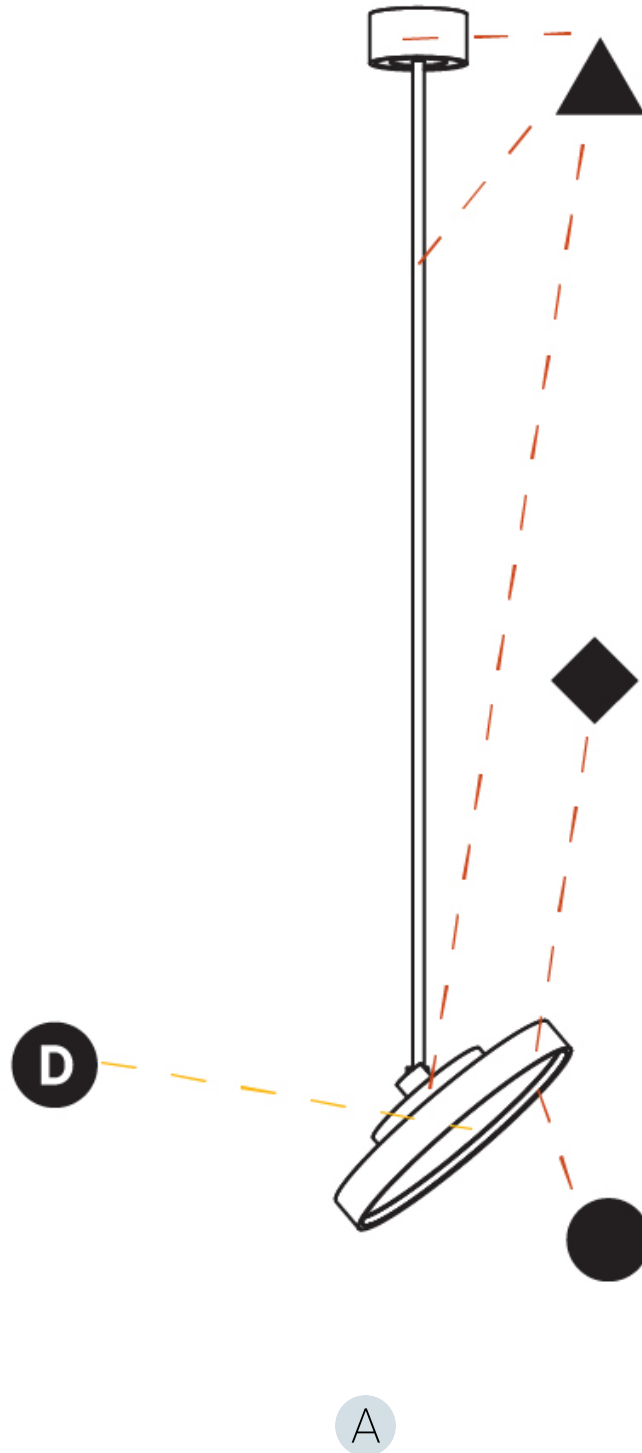

SIGN DIVA FLEX KORONA SUSPENSION

A30864-

PROJECT	_____
TYPE	_____
SPECIFIER	_____
QUANTITY	_____
DATE	_____