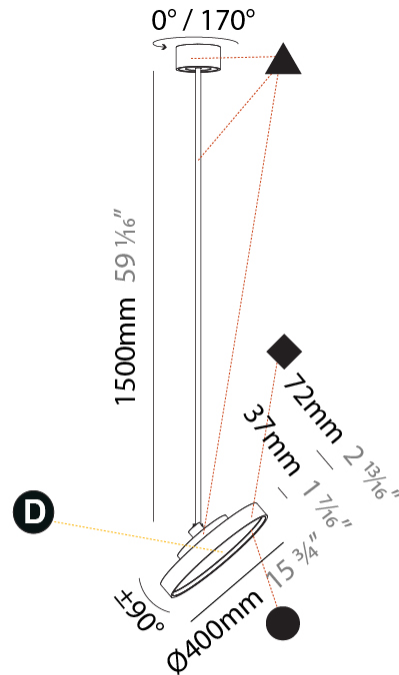

GENERAL

Series: Sign Diva Flex
Subseries: Sign Diva Flex Korona
Brand: Prolicht
Division: Architectural
Mounting Type: Suspension
Mounting Location: Ceiling
Subcategory: Pendant

PHYSICAL

Shape: Round
Diameter (mm): 400
Diameter (in): 15 3/4
Height (mm): 1620
Height (in): 63 3/4
Light Distribution: Adjustable / Direct
Weight (kg): 2.007
Weight (lbs): 4.42
Diffuser: PMMA - Opal / Micro-Prism / Sparkling Secret / Vintage Industrial
Fixture Finish: SSR / BKV / CWI / CRY / HAB / UFT / ITA / RUA / FTG / MYG / LOD / PUS / FRO / FUP / KIA / POP / BLS / SPG / MEY / GOH / GUM / CHC / COM / ABZ / JAG / OBR / MOS / ROR
Fixture Material: Extruded Aluminum / Steel

ELECTRICAL

Lamp Type: LED (Zhaga Standard)
Input Wattage (W): 17
Total Output Wattage (W): 15.33
Dimming: Tri-Mode (Non-Dimming and Phase Dimming (120Vac only) and 0-10V Dimming)
Driver Included: Yes
Driver Location: Integrated
Driver Type: Constant Current - Universal
Driver Class: Class 2
Input Voltage (V): 120 - 277
Constant Current (MA): 500

LED

Color Temperature (°K): 3000 / 3500 / 4000
Max. Delivered Lumen (lm): 2260 / 2293 / 2340
CRI: >90 CRI
Lamp Life (hrs): 50000

OPTICAL

Adjustability: Rotational 170°; Tilt 90°

RATINGS AND CERTIFICATIONS

Certified By: Certified for North American Standards
IP rating: IP20